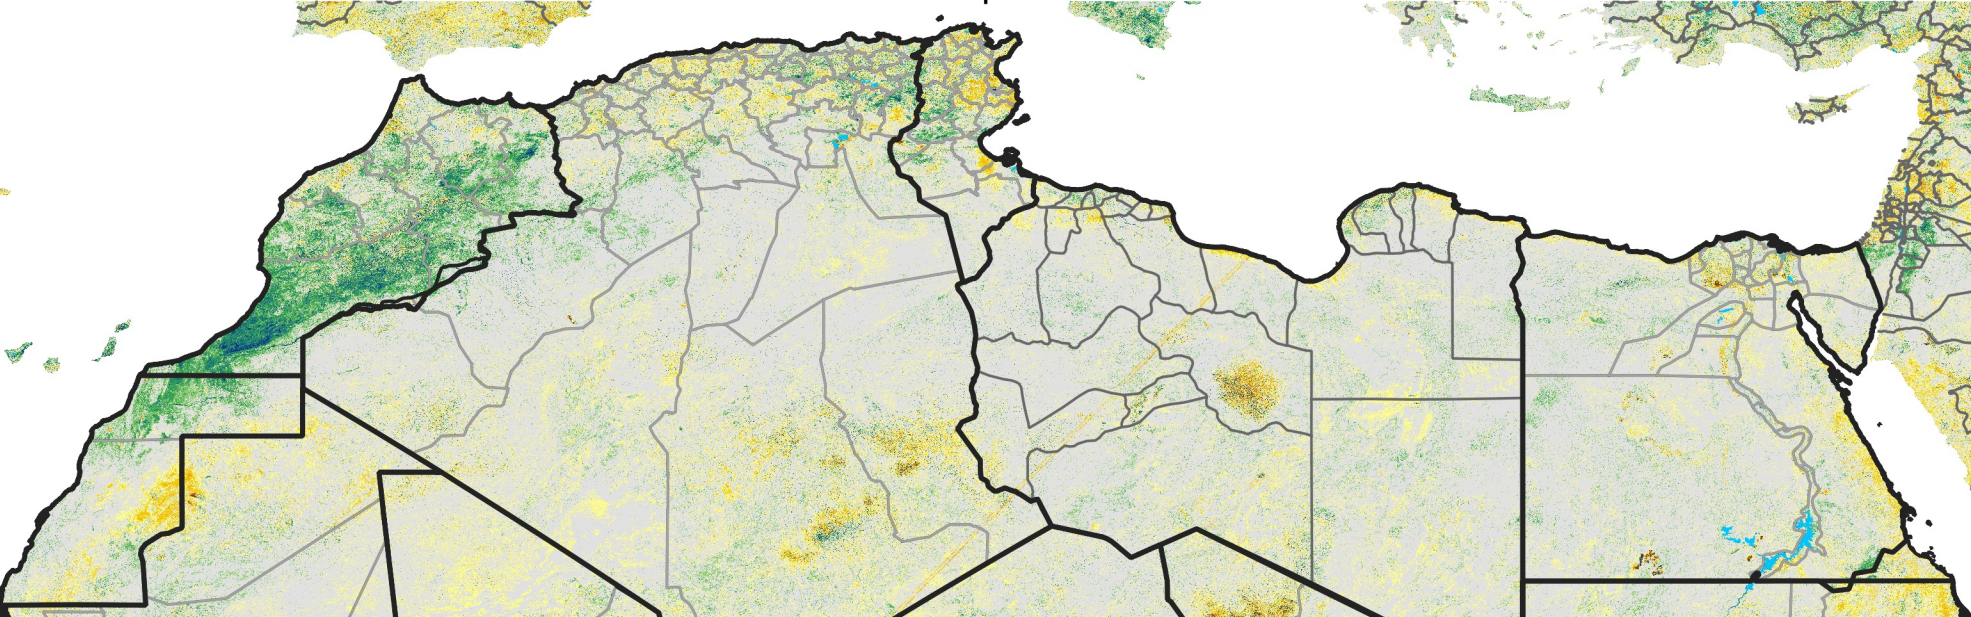

North Africa Percent of Mean NDVI

2015 / Mean (2012 - 2021)
Period 50 / Sep 01 - 10, 2015

Percent of Normal