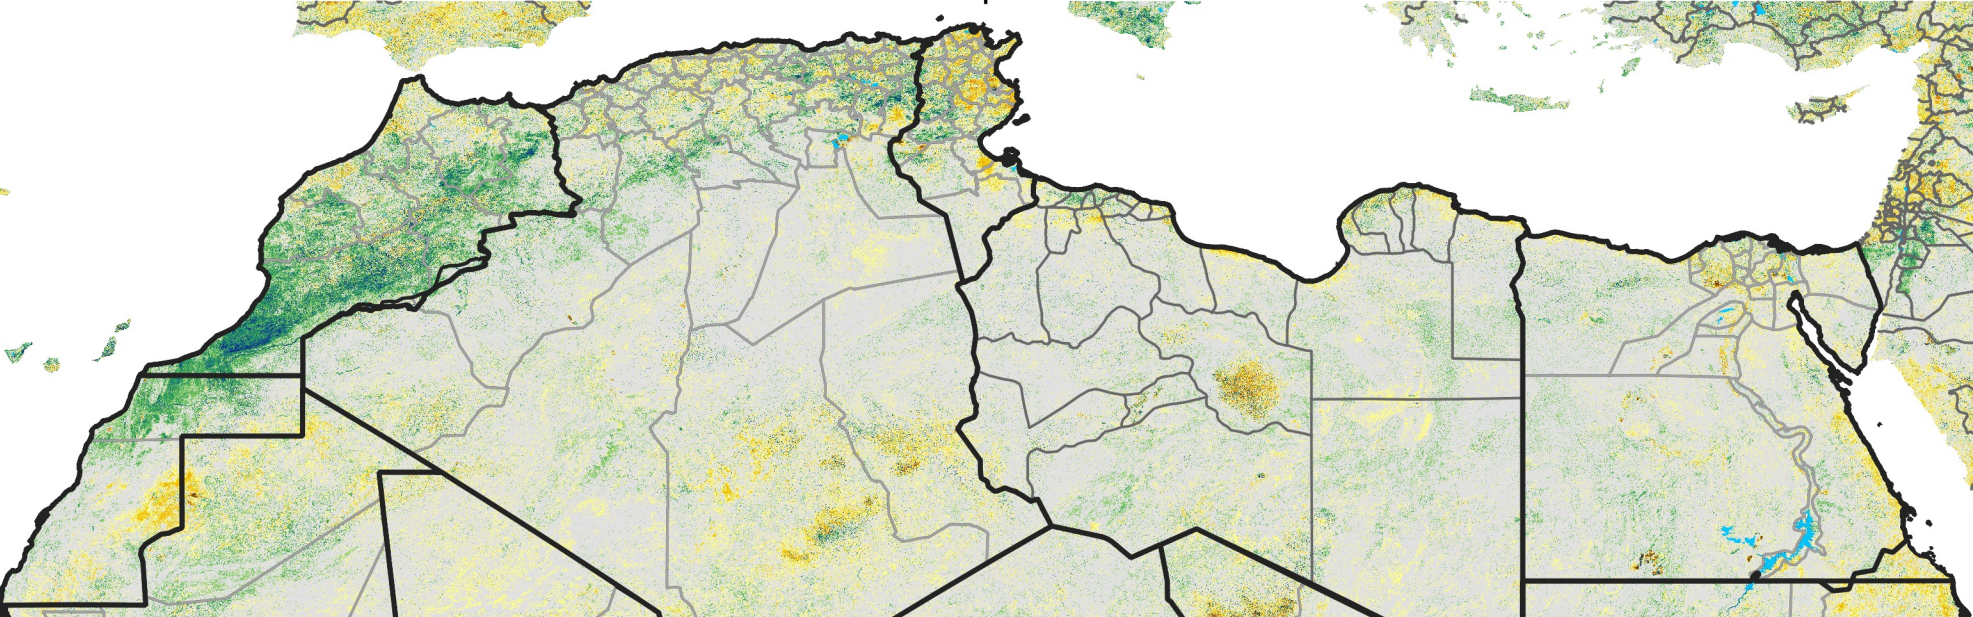

North Africa Percent of Mean NDVI

2015 / Mean (2012 - 2021)
Period 52 / Sep 11 - 20, 2015

Percent of Normal