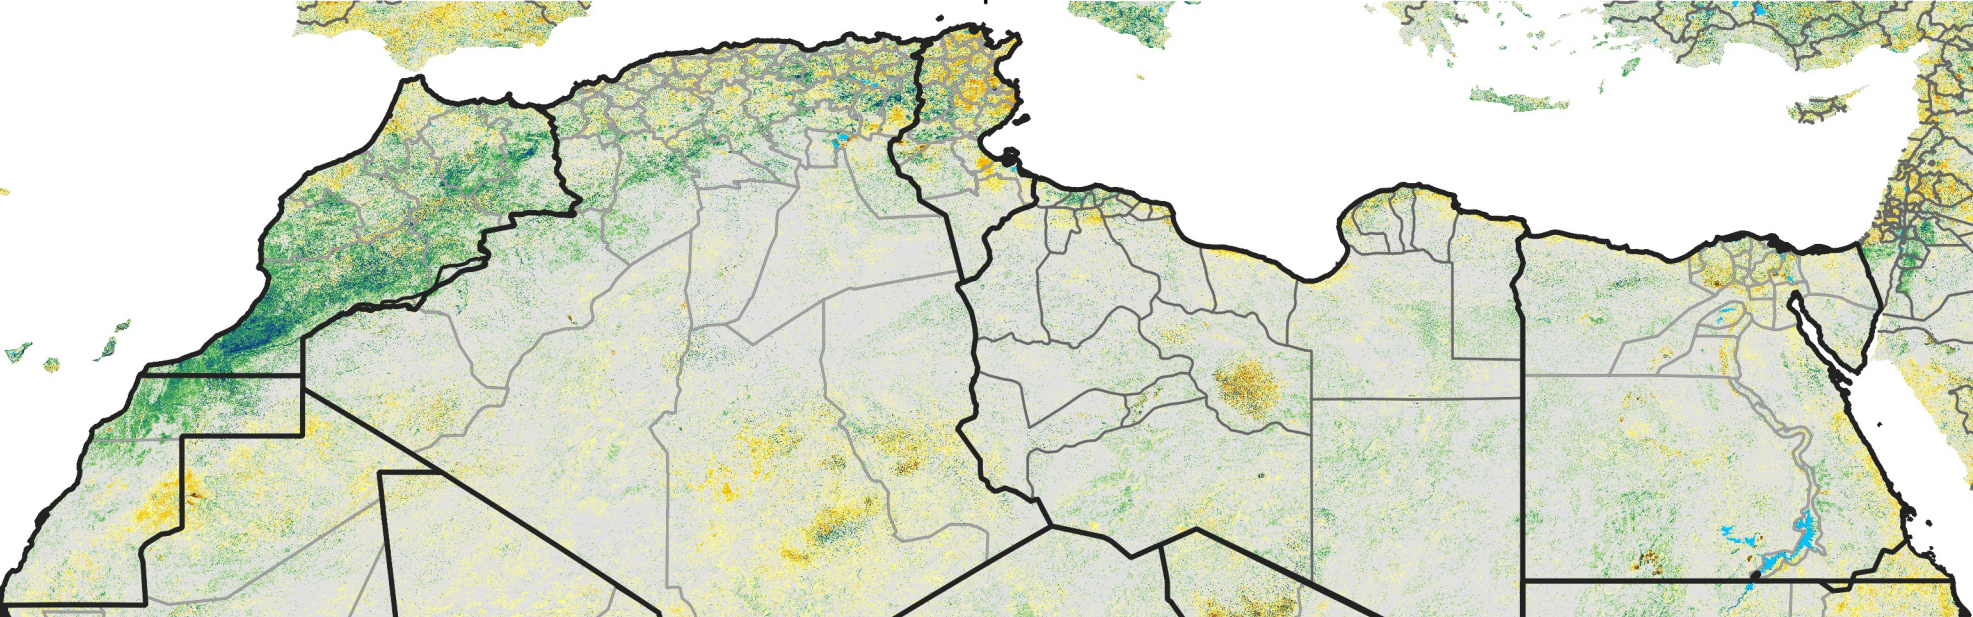

North Africa Percent of Mean NDVI

2015 / Mean (2012 - 2021)
Period 53 / Sep 16 - 25, 2015

Percent of Normal