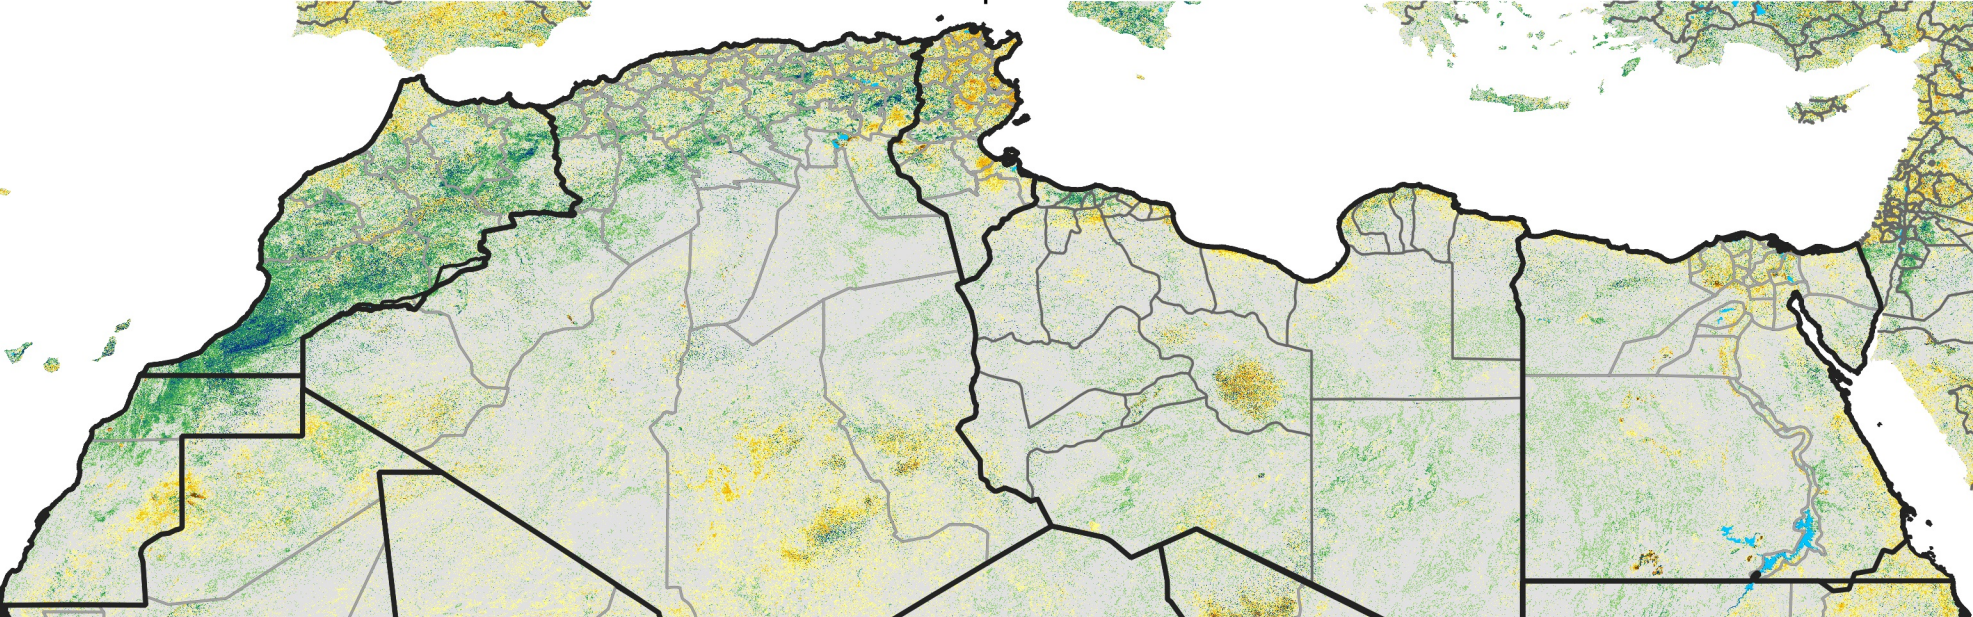

North Africa Percent of Mean NDVI

2015 / Mean (2012 - 2021)
Period 54 / Sep 21 - 30, 2015

Percent of Normal