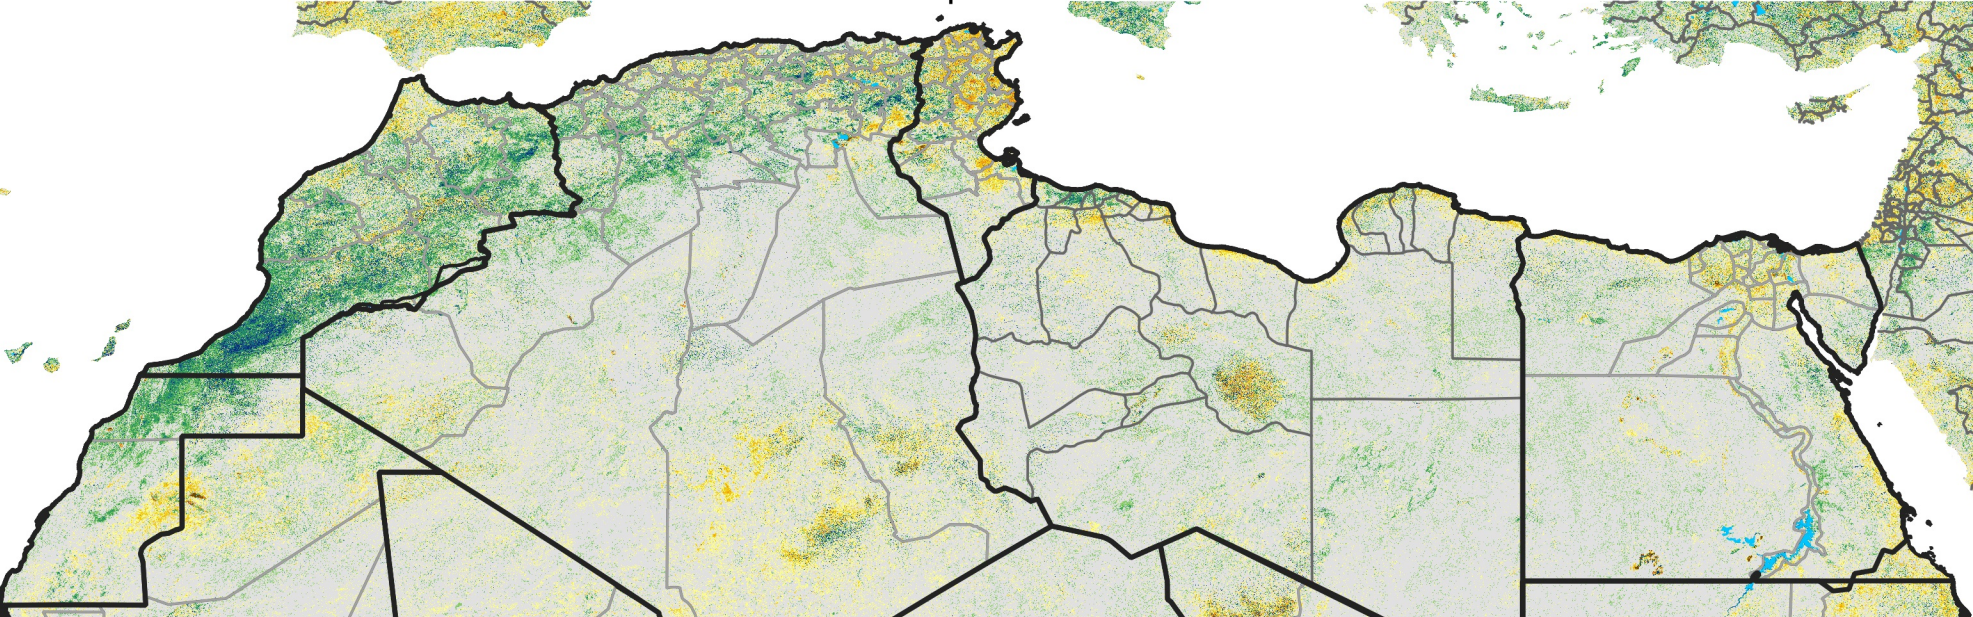

North Africa Percent of Mean NDVI

2015 / Mean (2012 - 2021)
Period 55 / Sep 26 - Oct 05, 2015

Percent of Normal