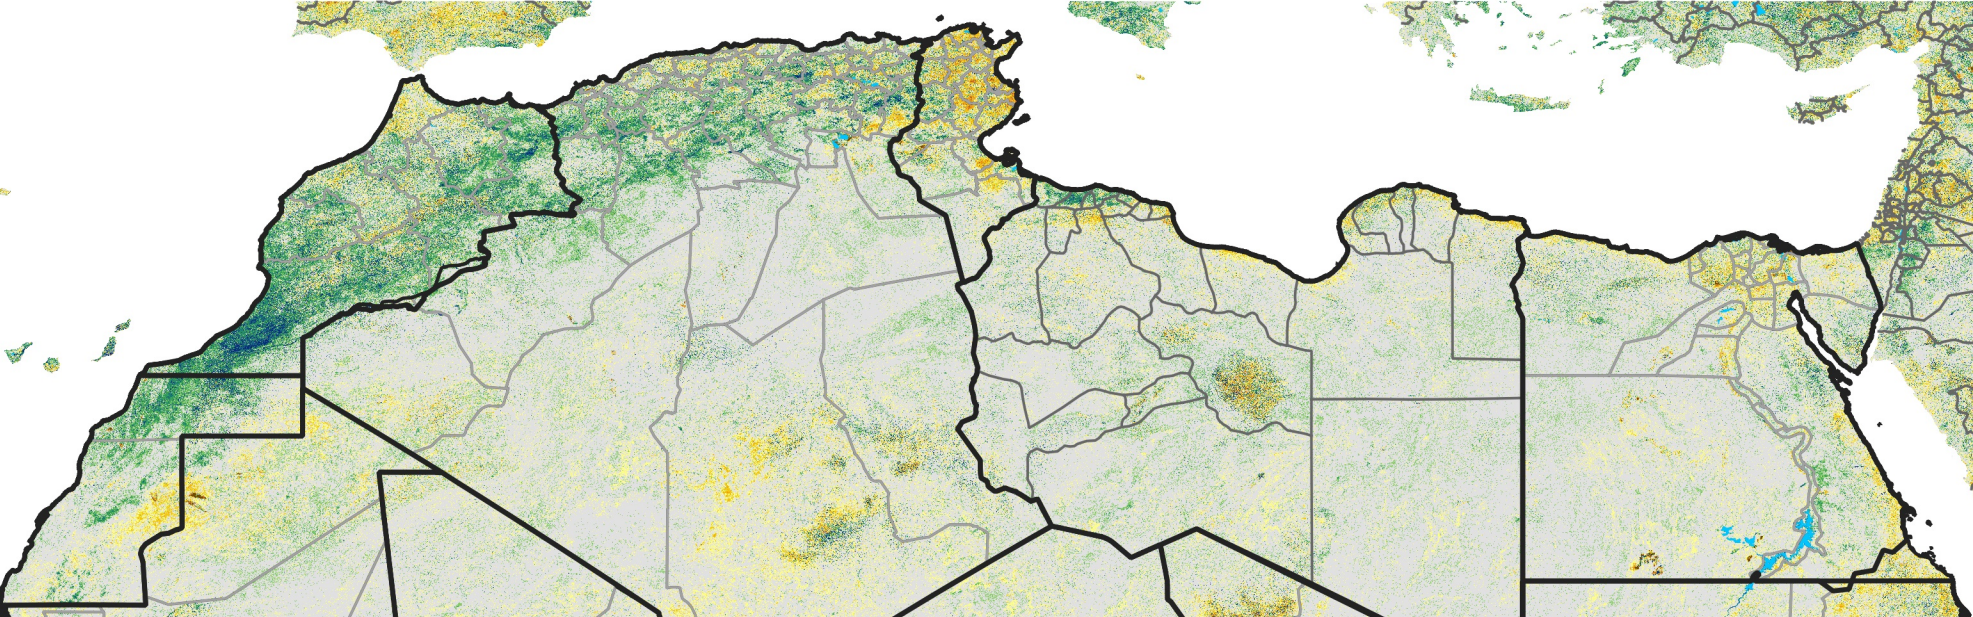

North Africa Percent of Mean NDVI

2015 / Mean (2012 - 2021)
Period 56 / Oct 01 - 10, 2015

Percent of Normal