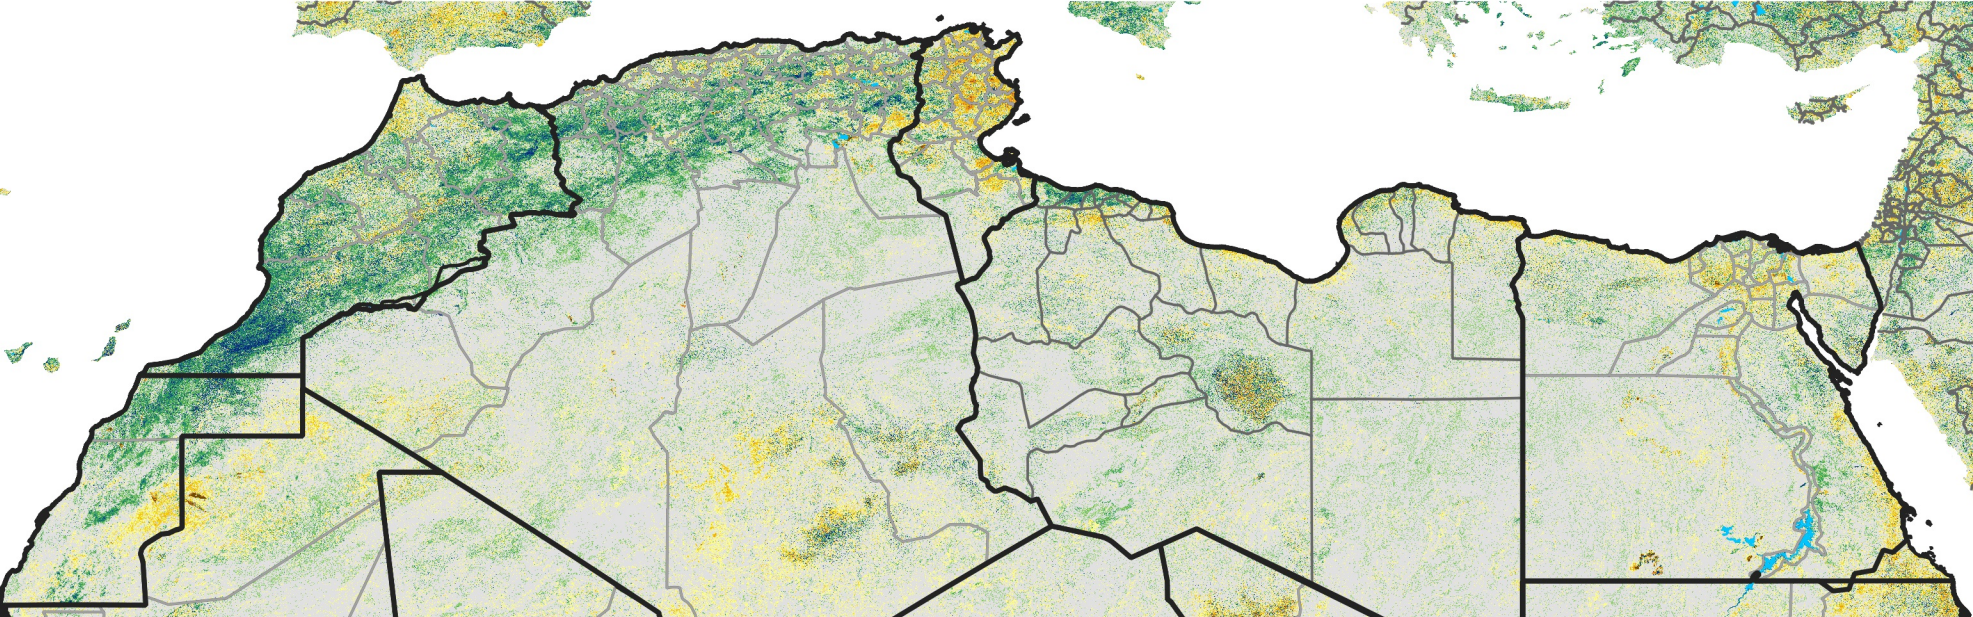

North Africa Percent of Mean NDVI

2015 / Mean (2012 - 2021)
Period 57 / Oct 06 - 15, 2015

Percent of Normal