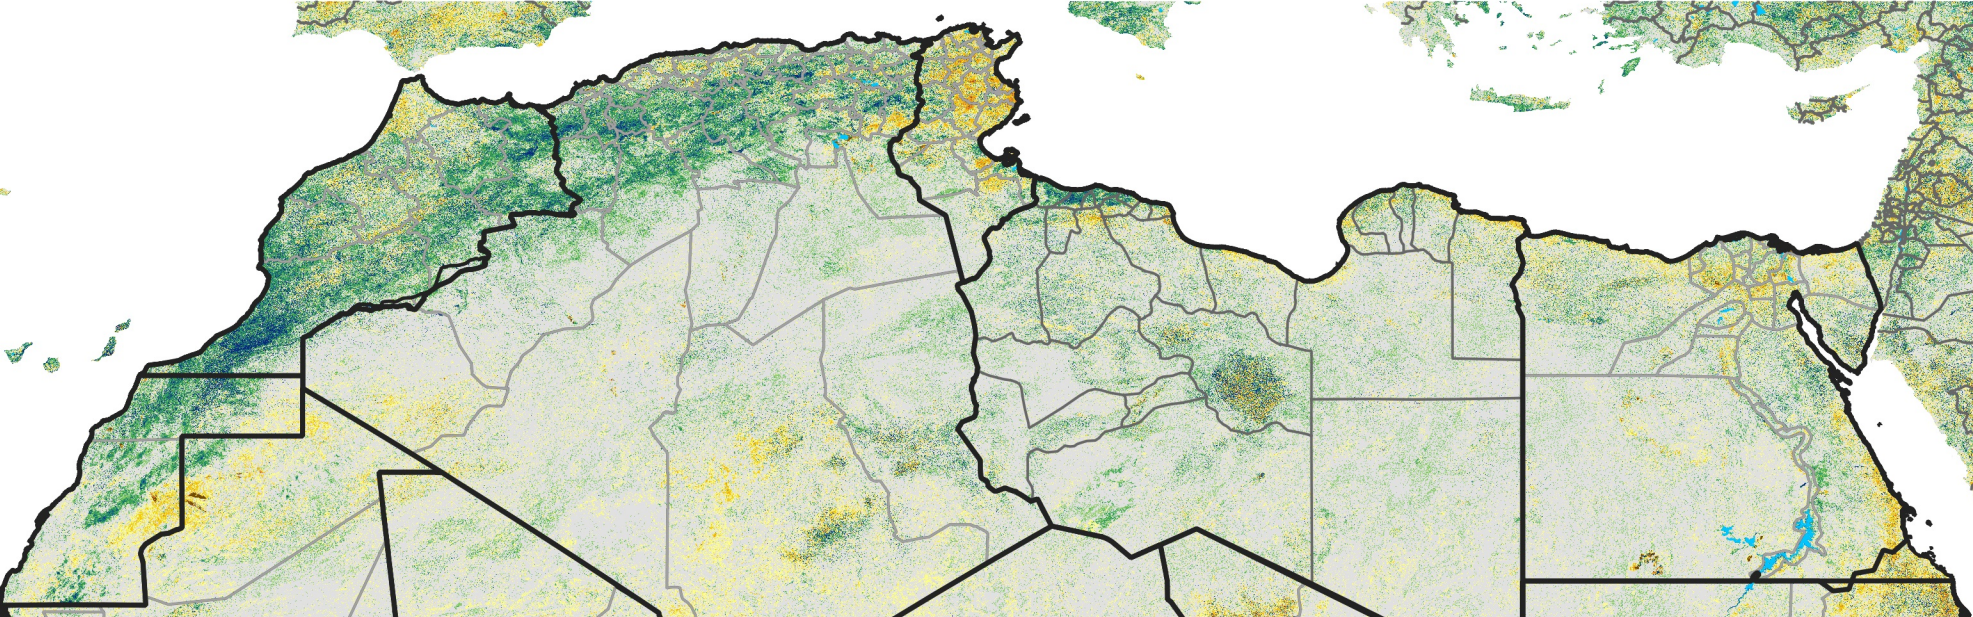

North Africa Percent of Mean NDVI

2015 / Mean (2012 - 2021)
Period 58 / Oct 11 - 20, 2015

Percent of Normal