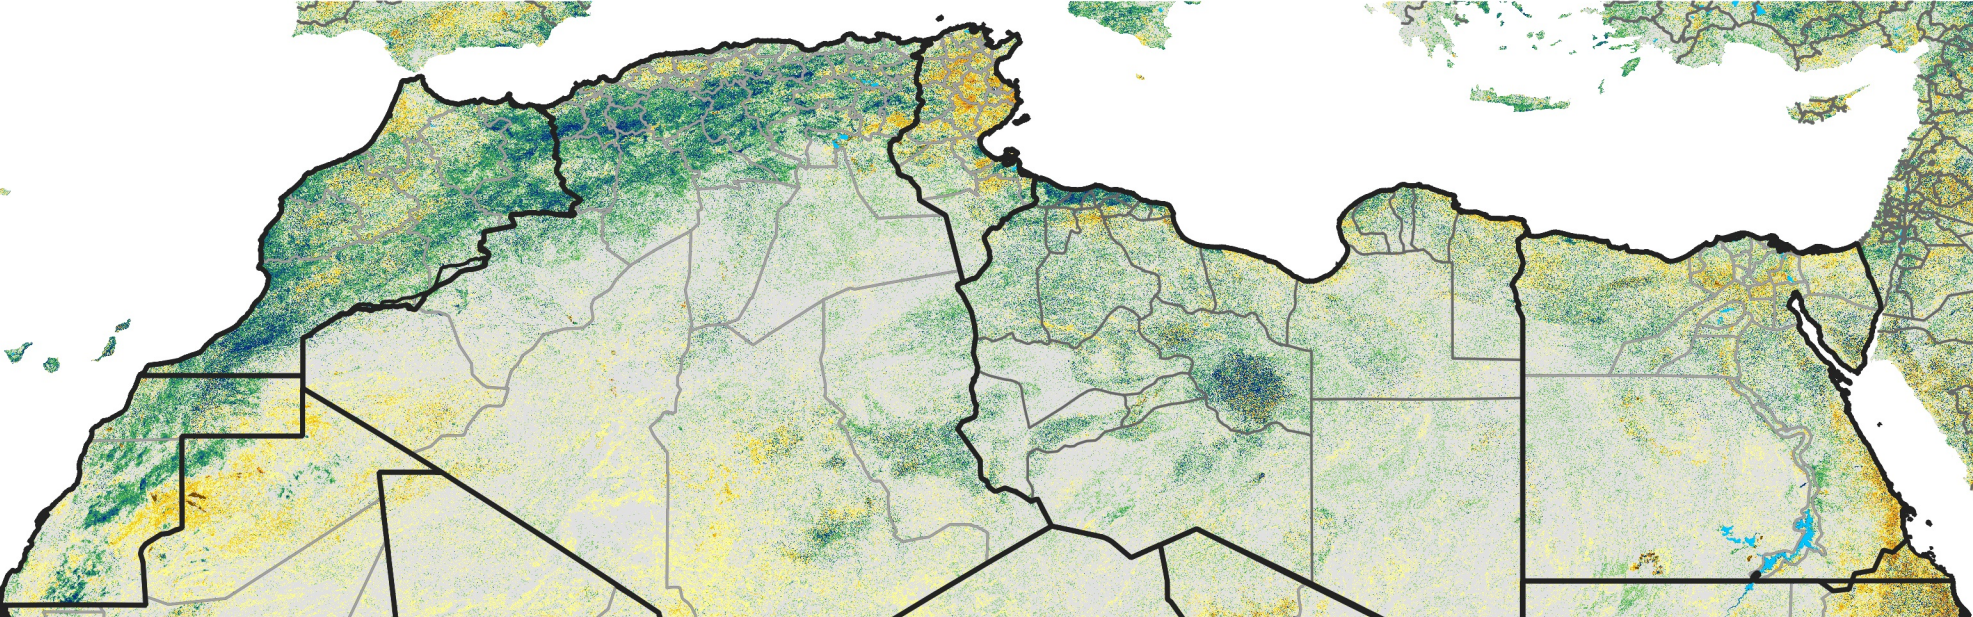

North Africa Percent of Mean NDVI

2015 / Mean (2012 - 2021)
Period 60 / Oct 21 - 31, 2015

Percent of Normal