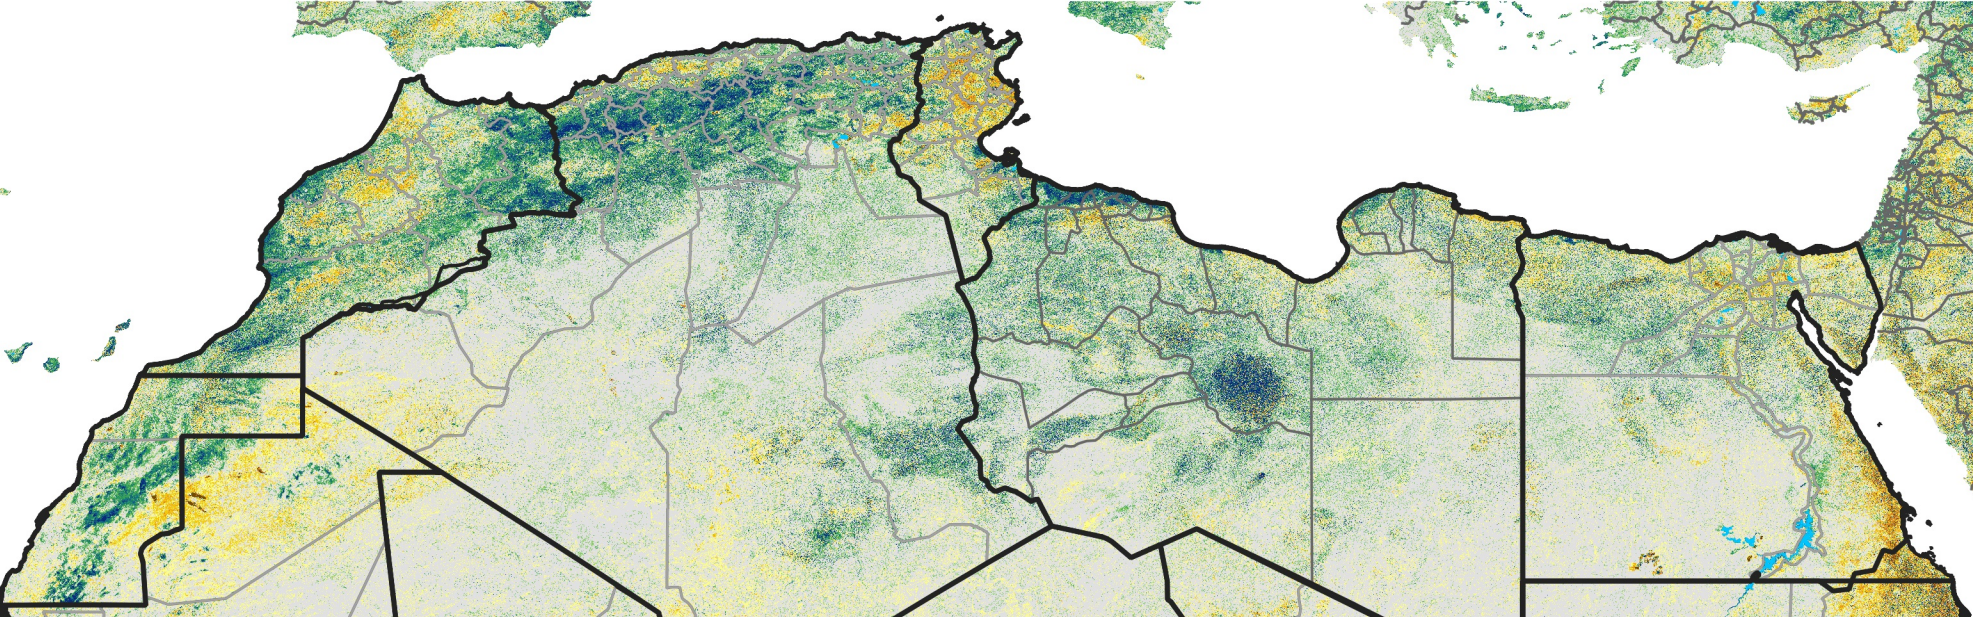

North Africa Percent of Mean NDVI

2015 / Mean (2012 - 2021)
Period 62 / Nov 01 - 10, 2015

Percent of Normal