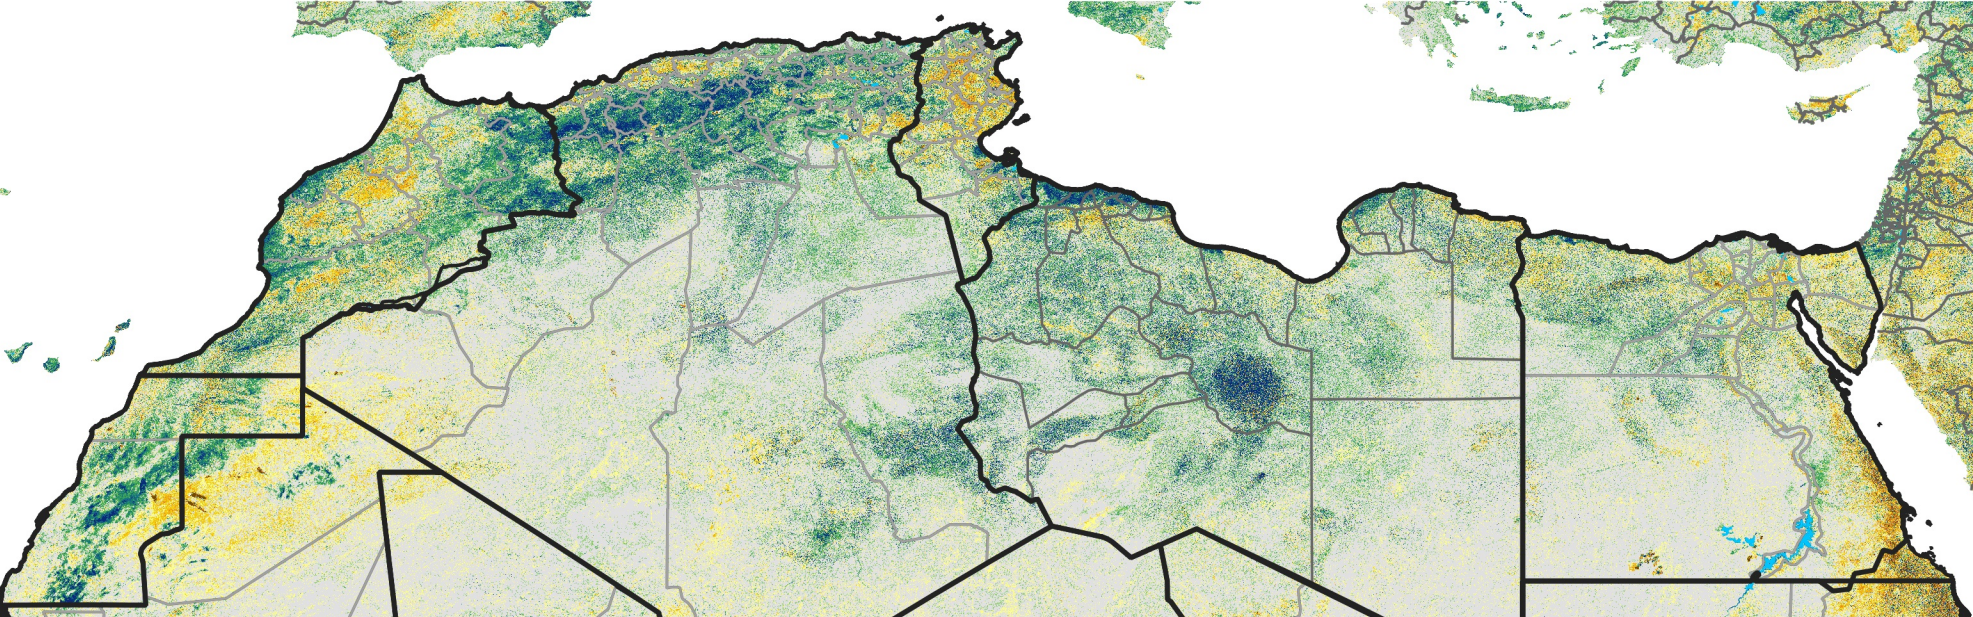

North Africa Percent of Mean NDVI

2015 / Mean (2012 - 2021)
Period 63 / Nov 06 - 15, 2015

Percent of Normal