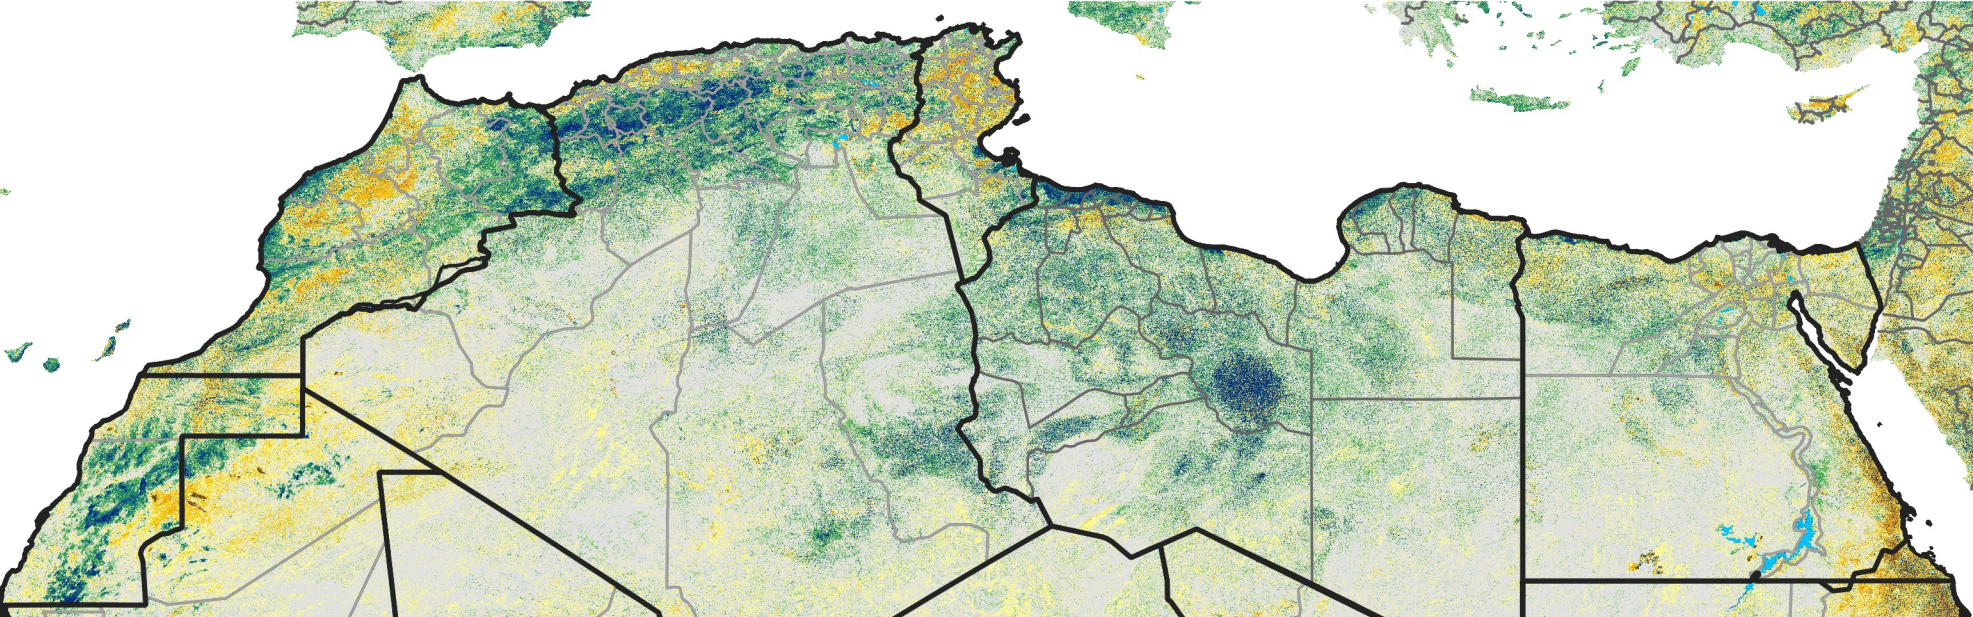

North Africa Percent of Mean NDVI

2015 / Mean (2012 - 2021)
Period 64 / Nov 11 - 20, 2015

Percent of Normal