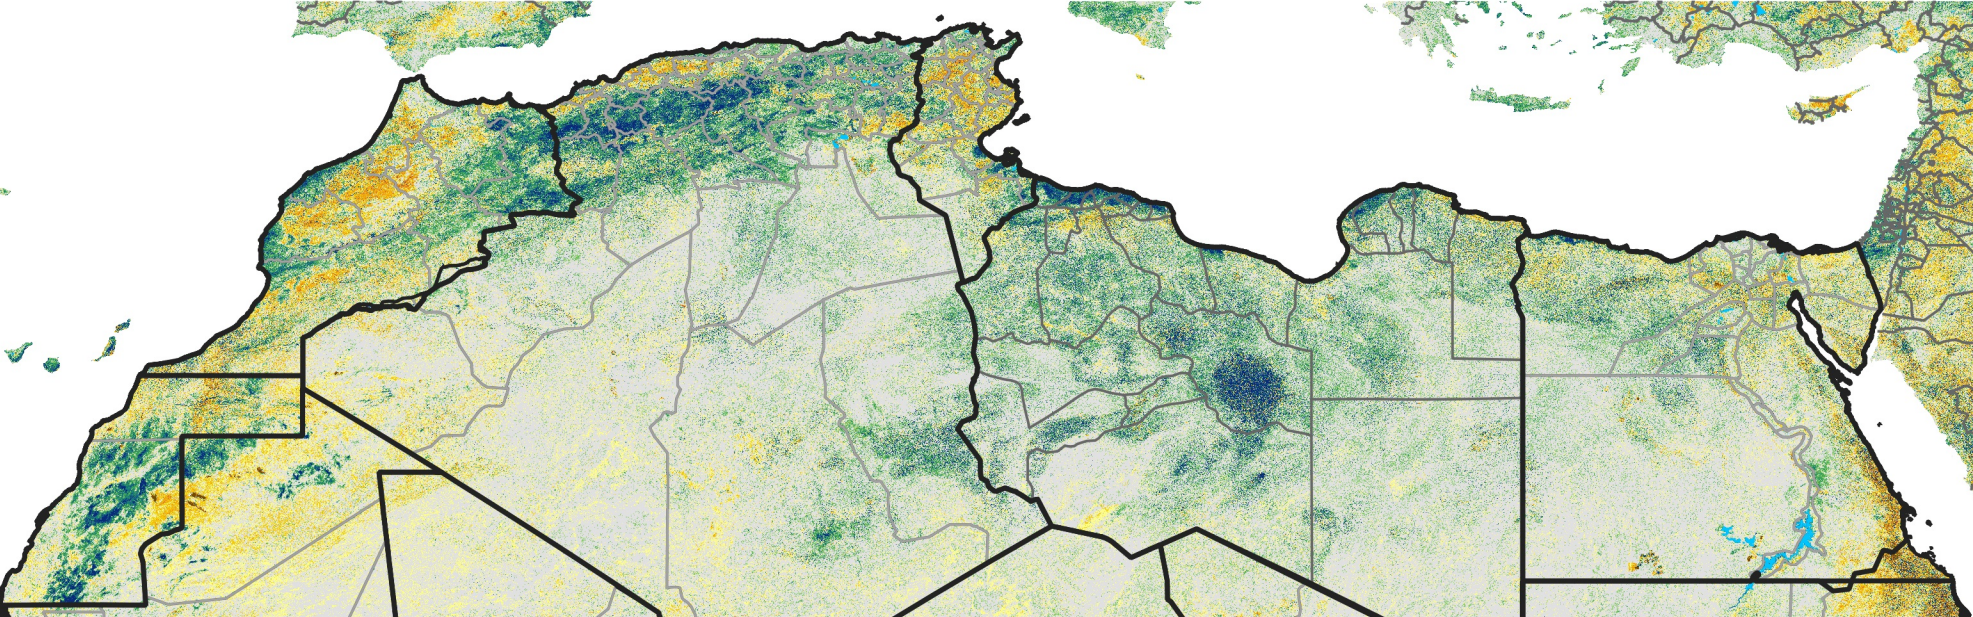

North Africa Percent of Mean NDVI

2015 / Mean (2012 - 2021)
Period 65 / Nov 16 - 25, 2015

Percent of Normal