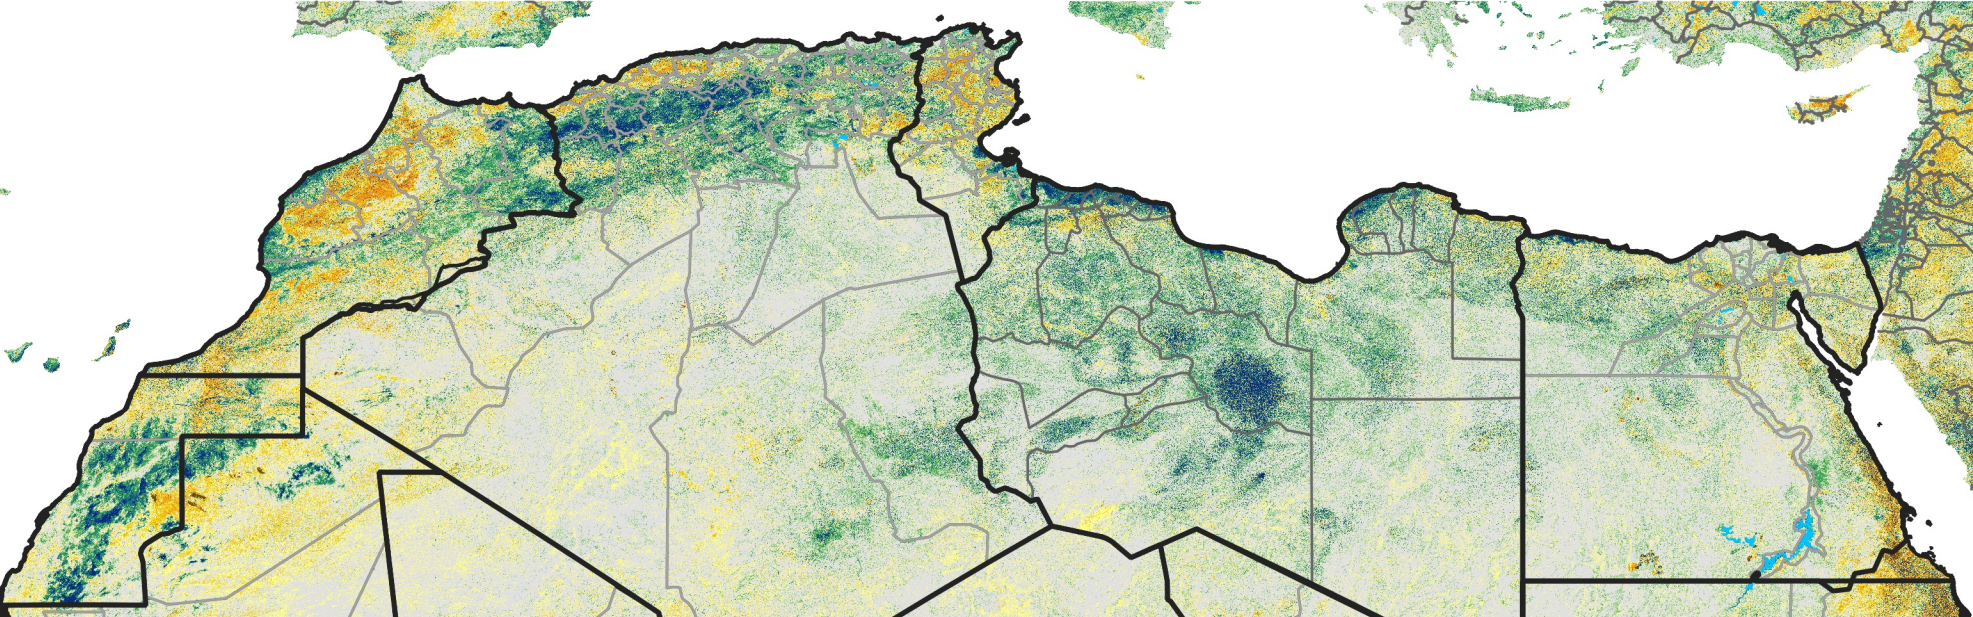

North Africa Percent of Mean NDVI

2015 / Mean (2012 - 2021)
Period 66 / Nov 21 - 30, 2015

Percent of Normal