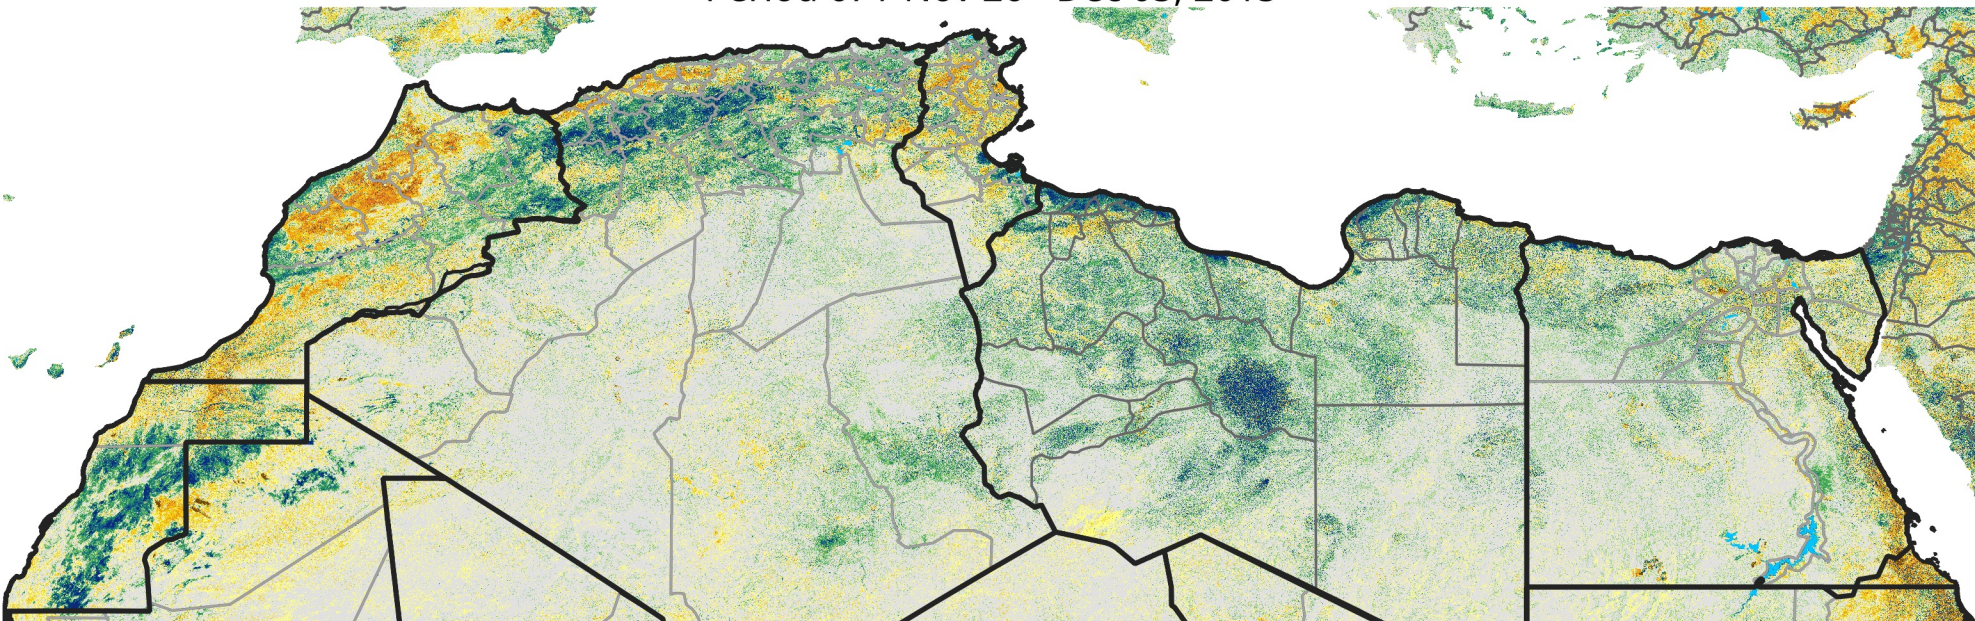

North Africa Percent of Mean NDVI

2015 / Mean (2012 - 2021)
Period 67 / Nov 26 - Dec 05, 2015

Percent of Normal