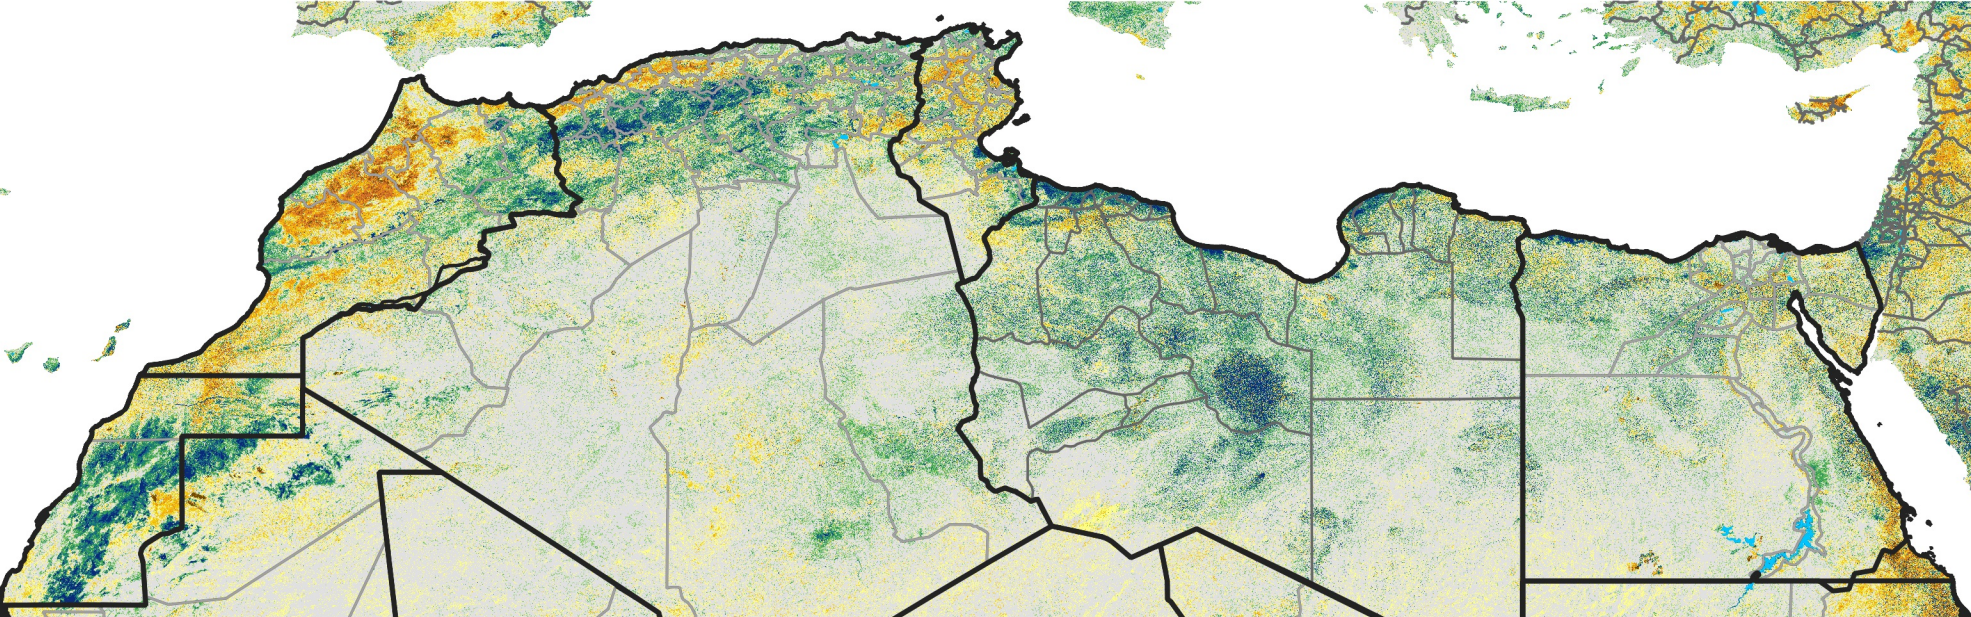

North Africa Percent of Mean NDVI

2015 / Mean (2012 - 2021)
Period 68 / Dec 01 - 10, 2015

Percent of Normal