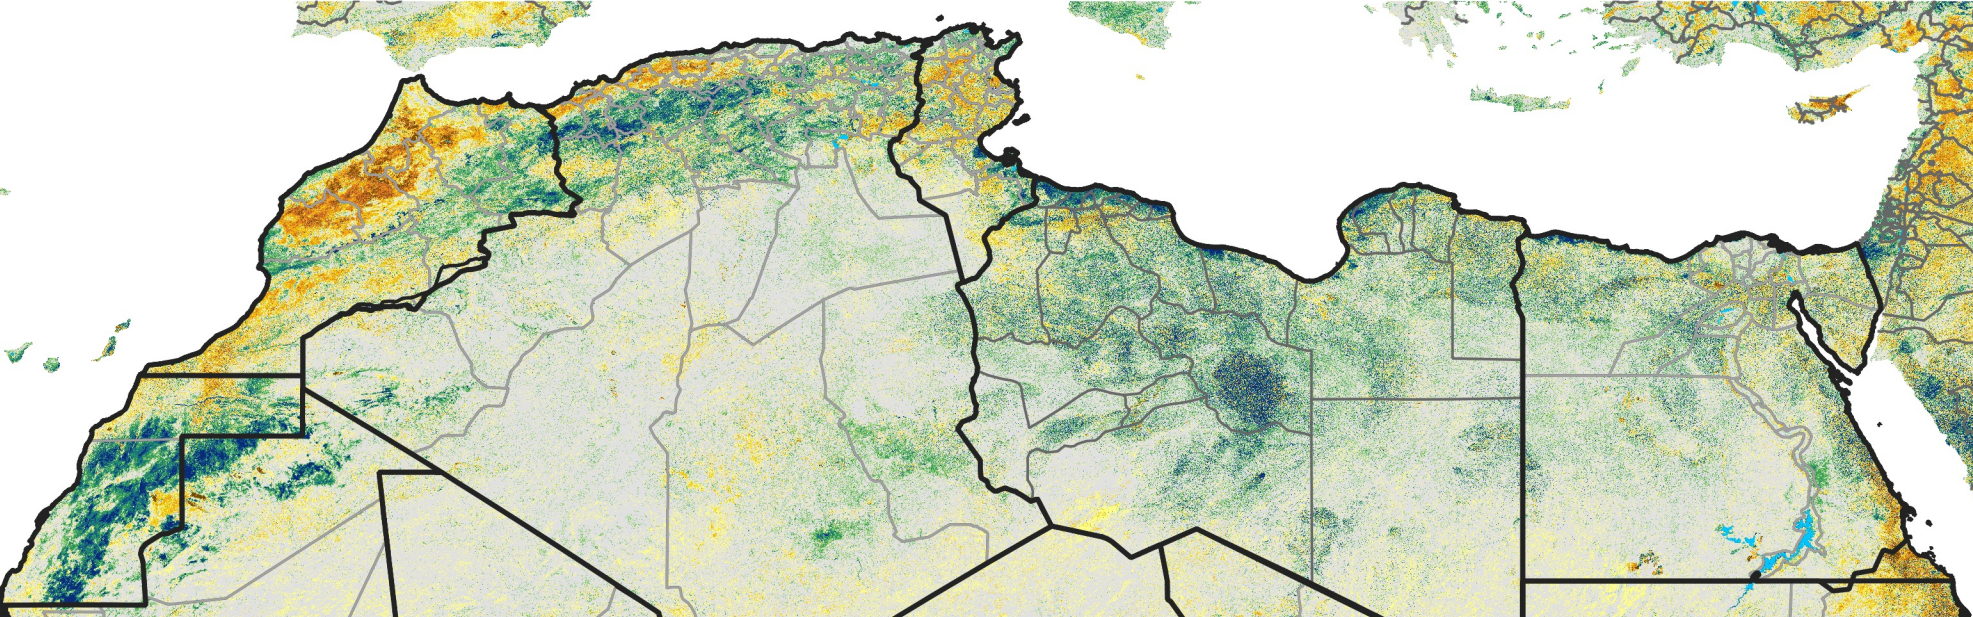

# North Africa Percent of Mean NDVI

2015 / Mean (2012 - 2021)  
Period 69 / Dec 06 - 15, 2015