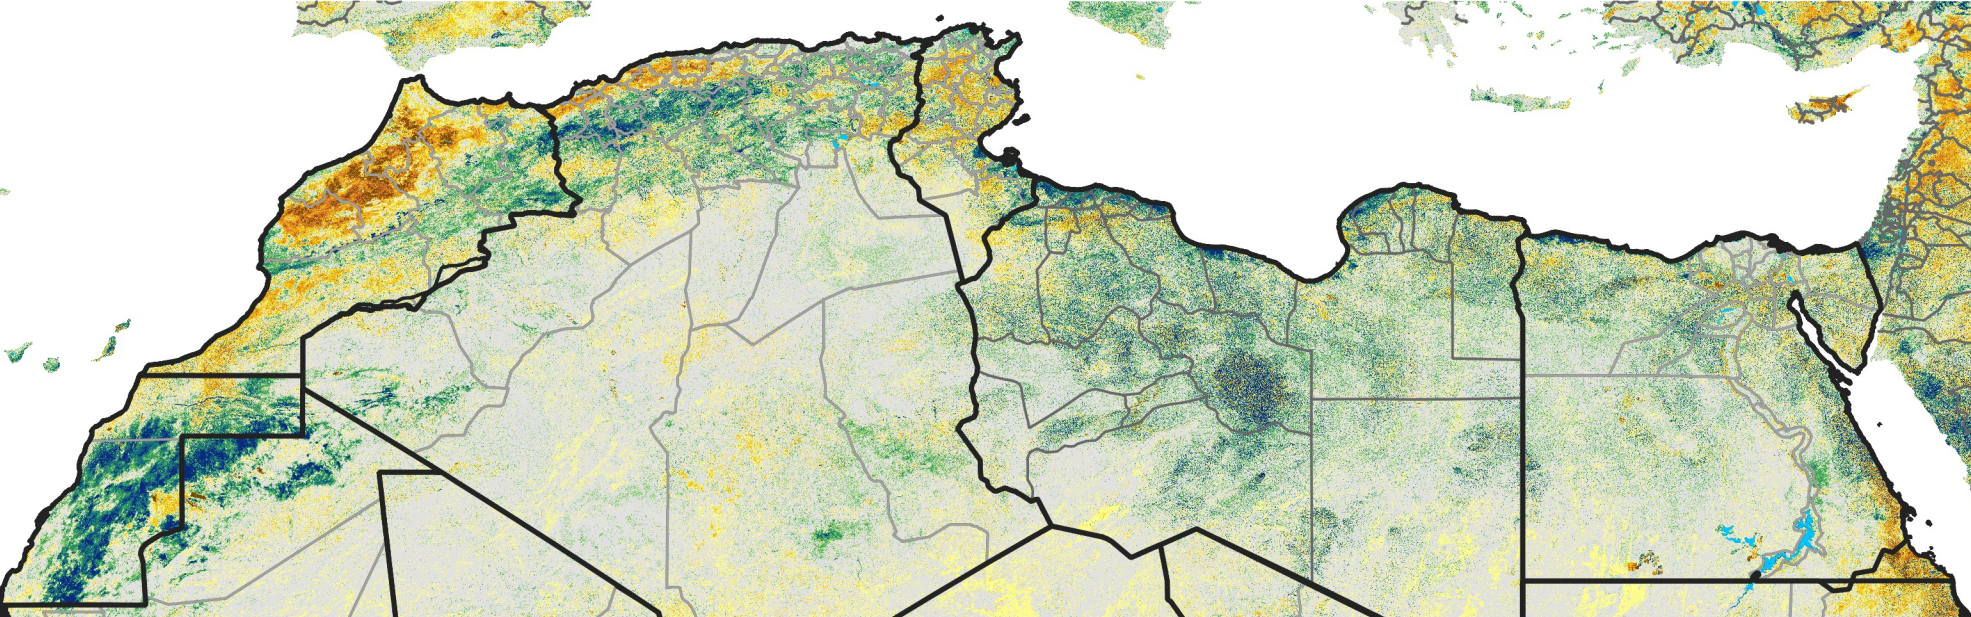

# North Africa Percent of Mean NDVI

2015 / Mean (2012 - 2021)  
Period 70 / Dec 11 - 20, 2015