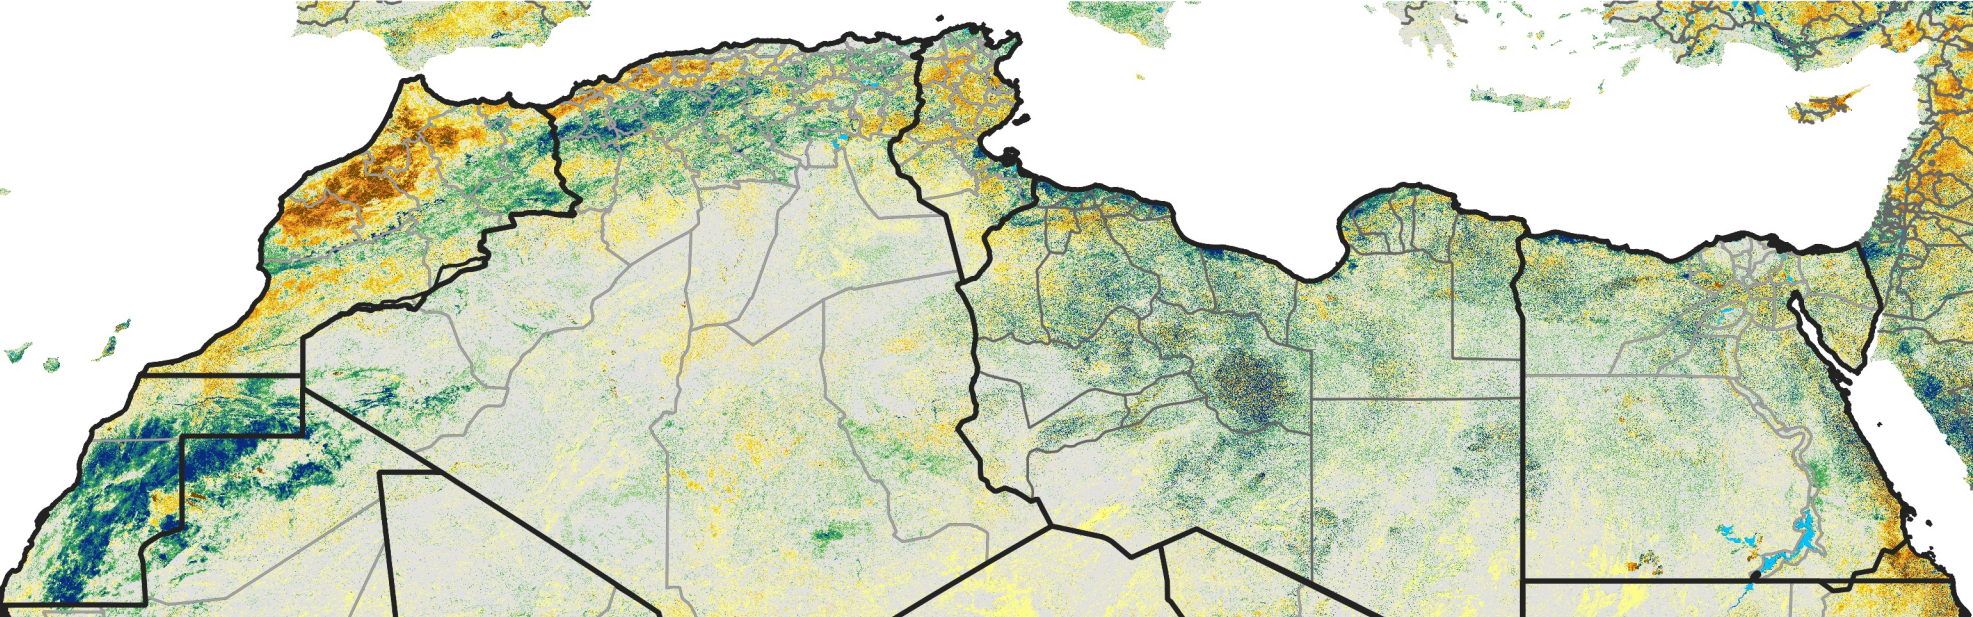

North Africa Percent of Mean NDVI

2015 / Mean (2012 - 2021)
Period 71 / Dec 16 - 25, 2015

Percent of Normal