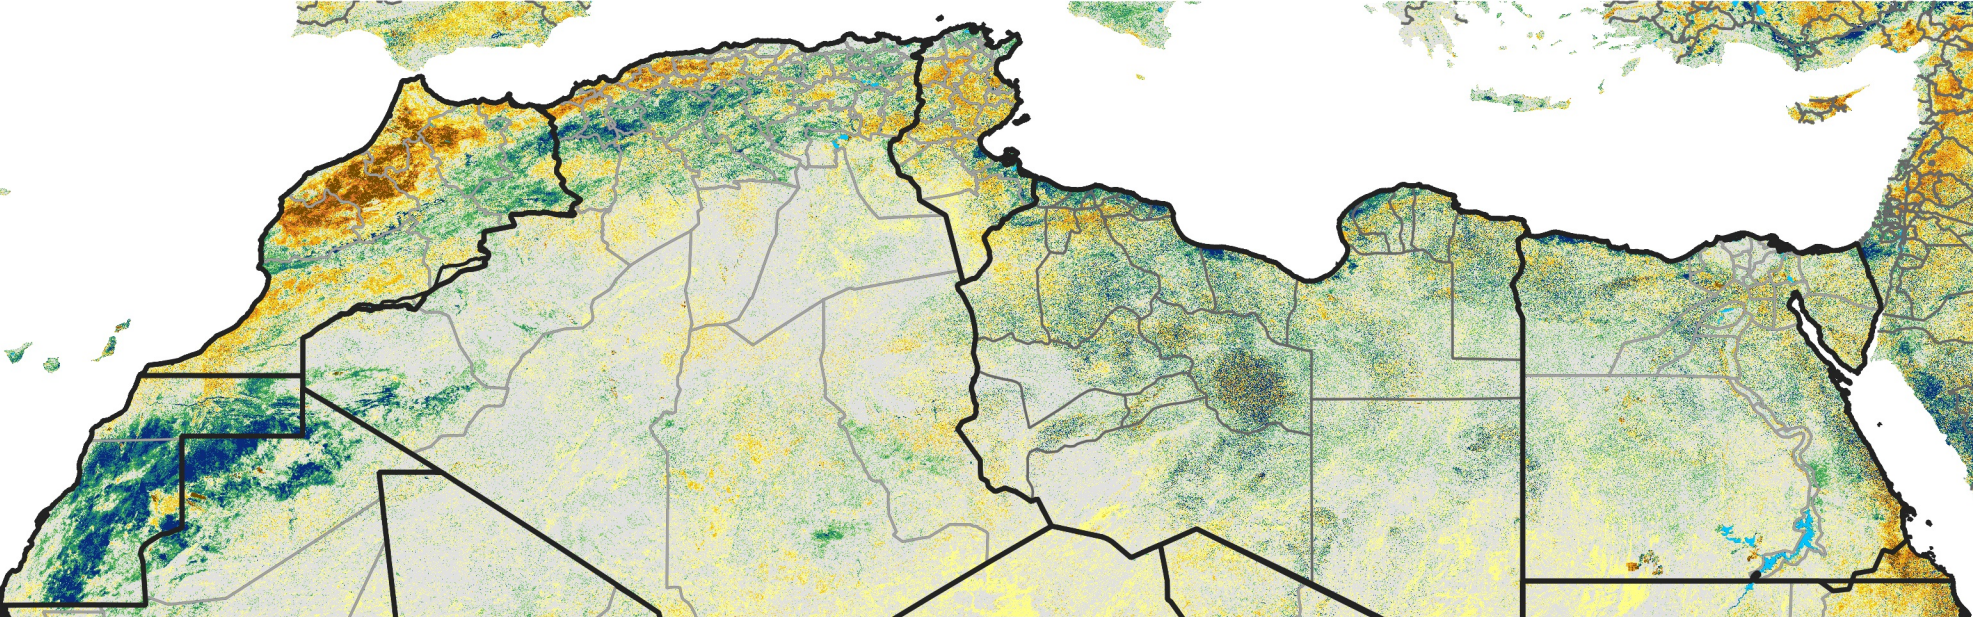

# North Africa Percent of Mean NDVI

2015 / Mean (2012 - 2021)  
Period 72 / Dec 21 - 31, 2015