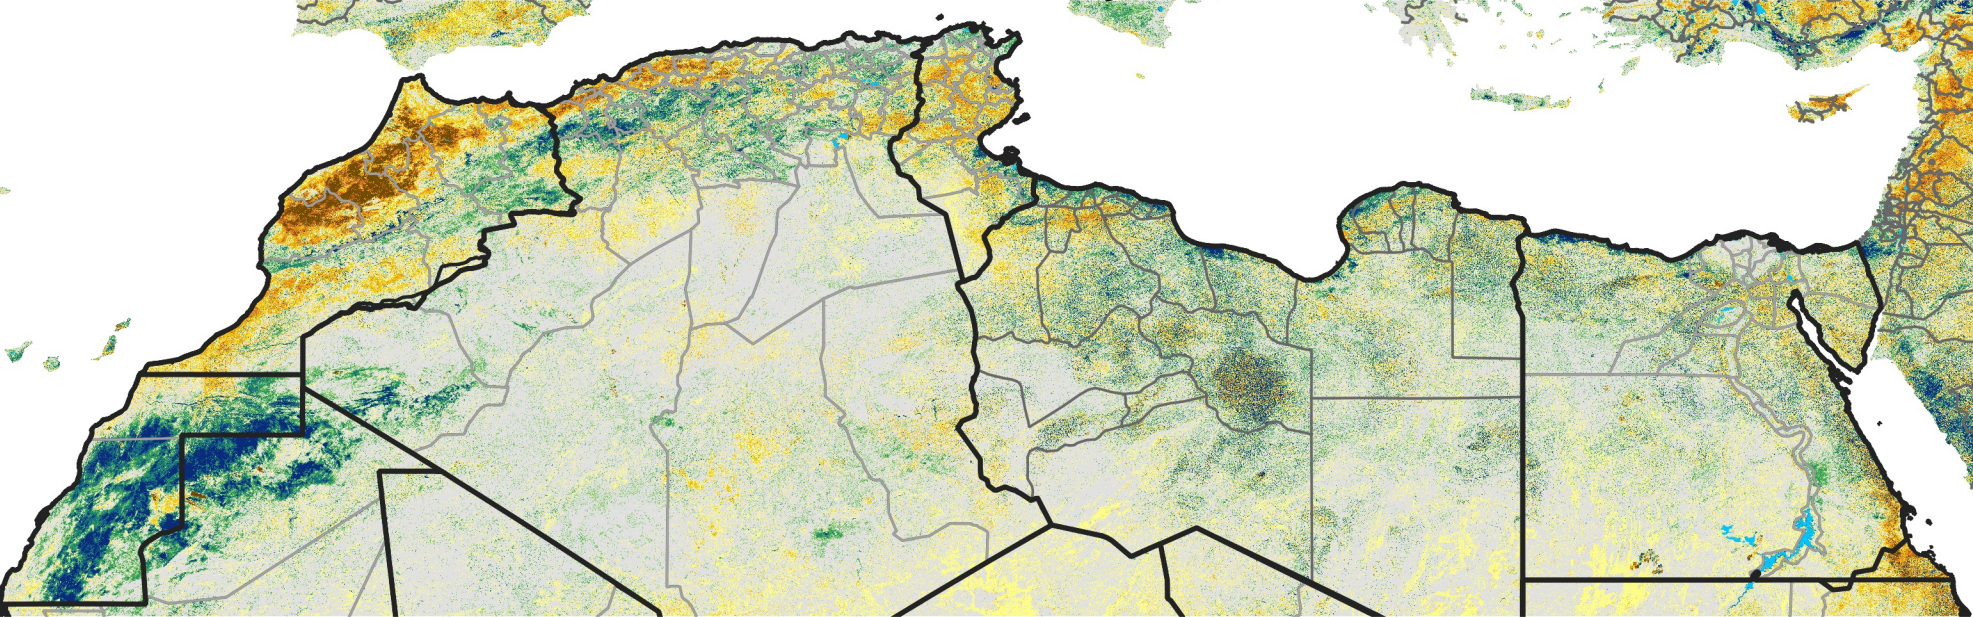

North Africa Percent of Mean NDVI

2016 / Mean (2012 - 2021)
Period 01 / Dec 26, 2015 - Jan 05, 2016

Percent of Normal