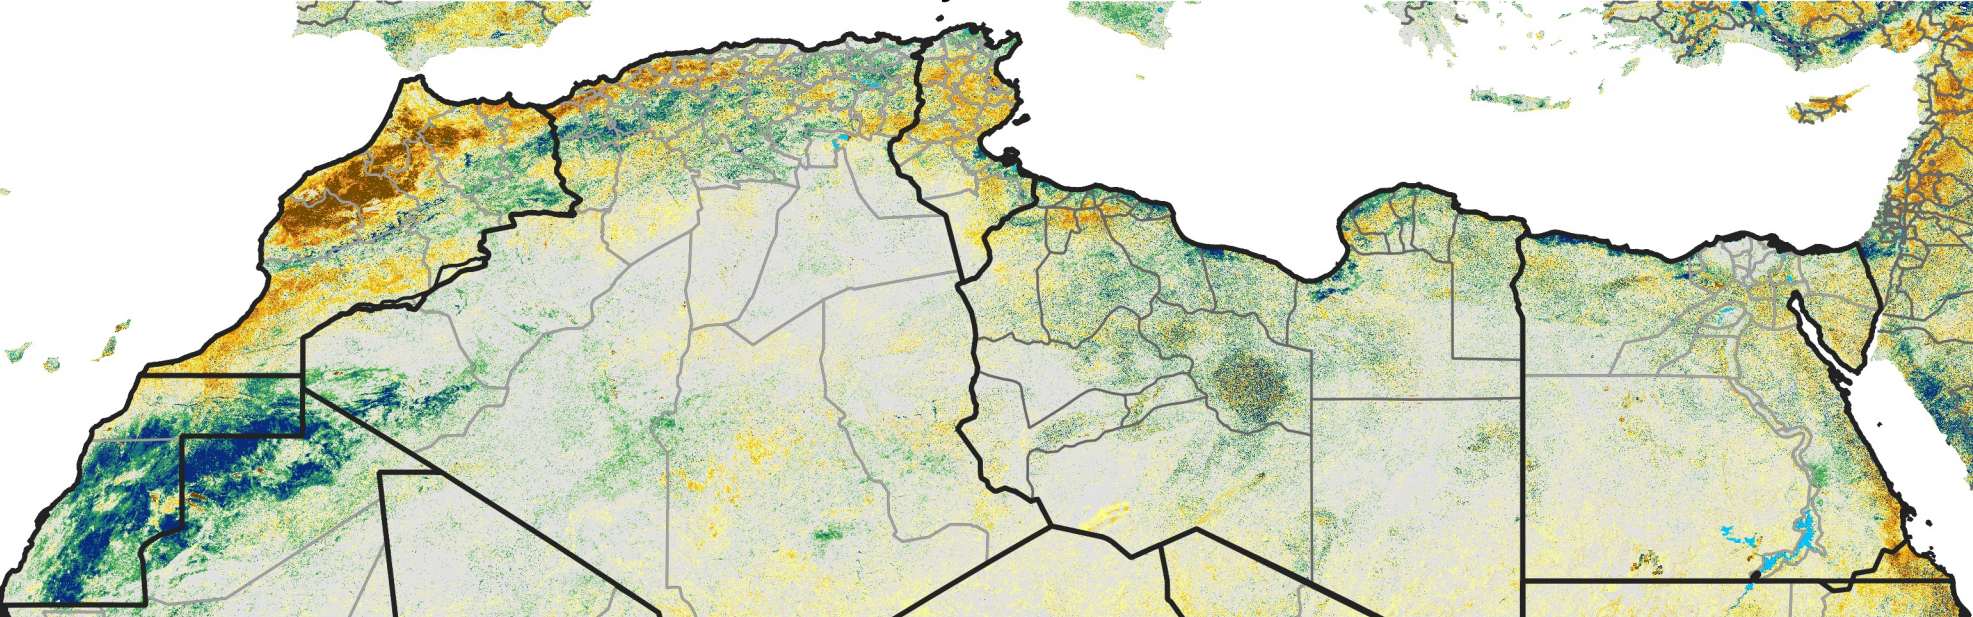

North Africa Percent of Mean NDVI

2016 / Mean (2012 - 2021)

Period 03 / Jan 06 - 15, 2016

Percent of Normal