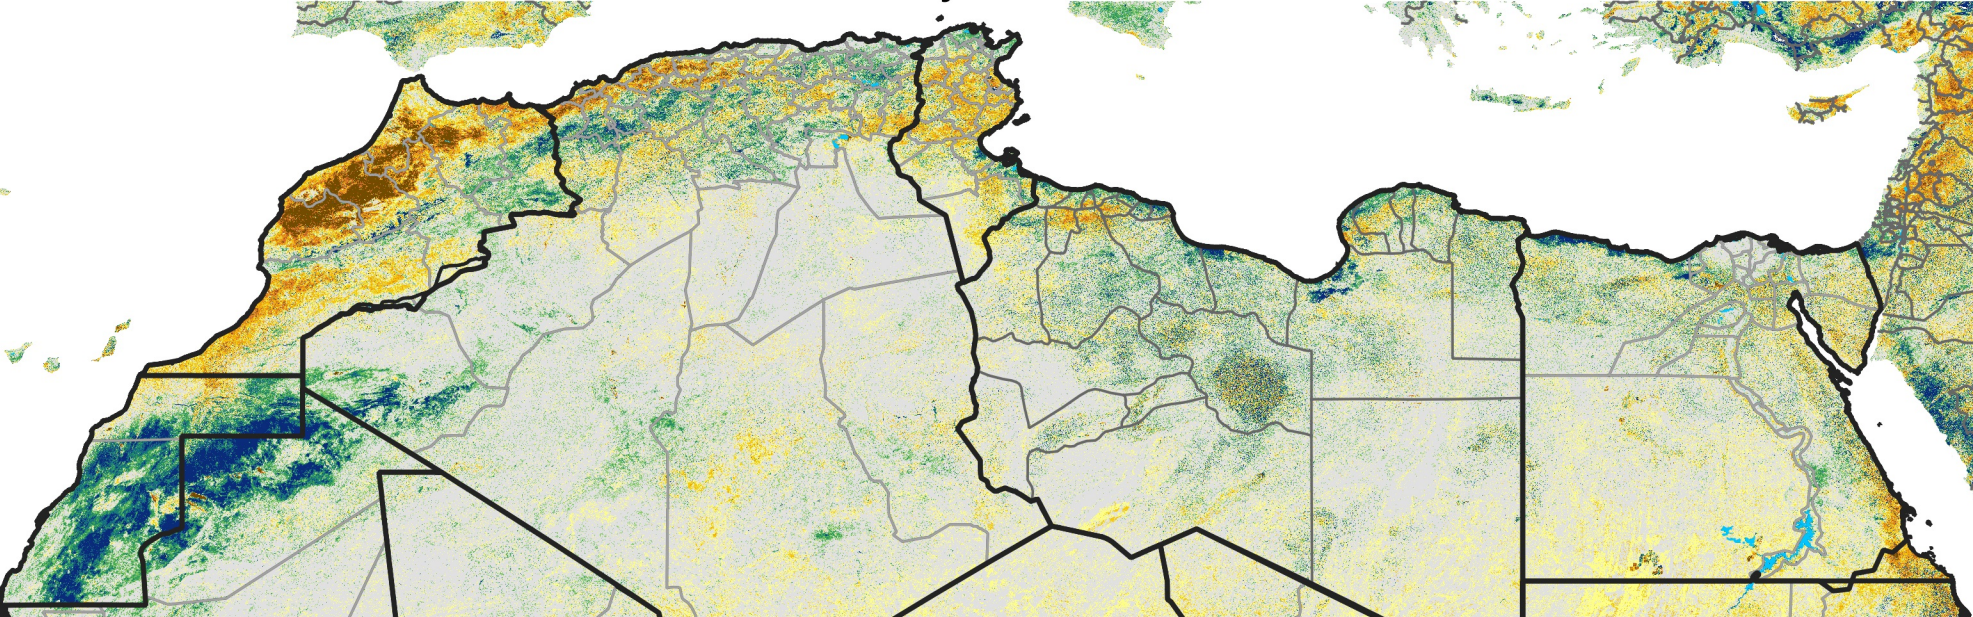

North Africa Percent of Mean NDVI

2016 / Mean (2012 - 2021)

Period 04 / Jan 11 - 20, 2016

Percent of Normal