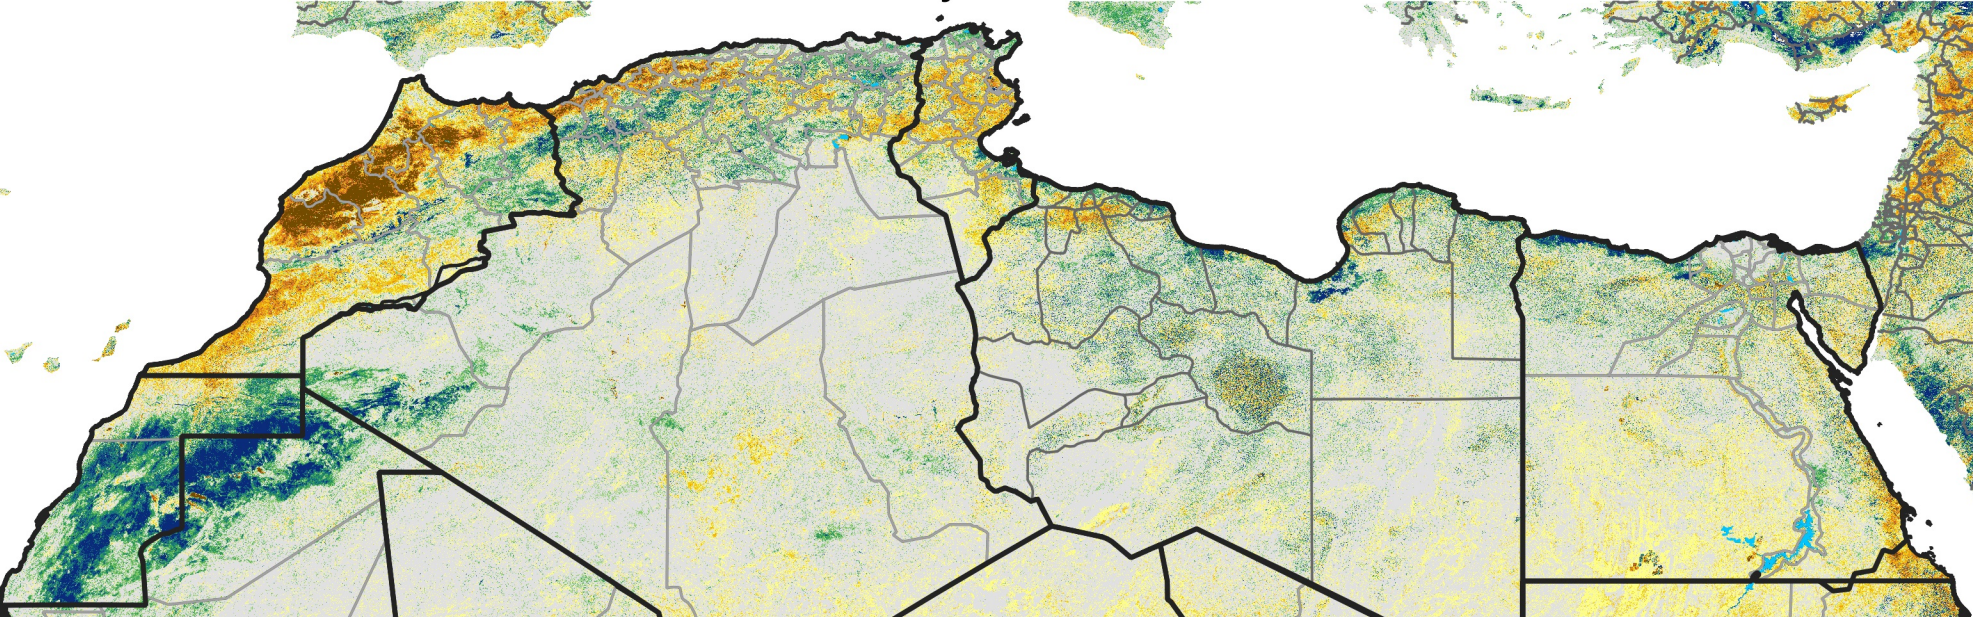

# North Africa Percent of Mean NDVI

2016 / Mean (2012 - 2021)

Period 05 / Jan 16 - 25, 2016