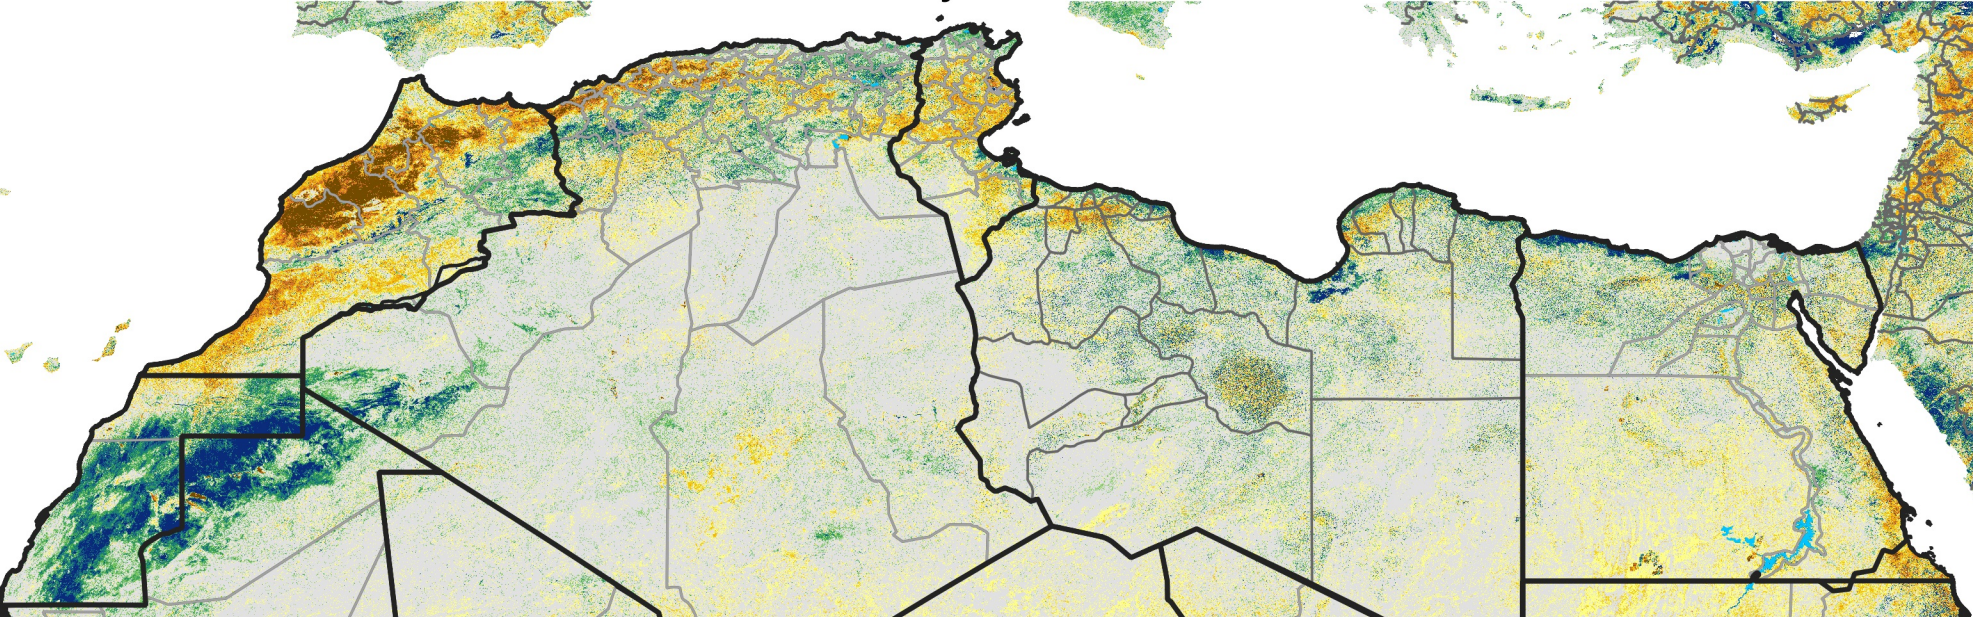

# North Africa Percent of Mean NDVI

2016 / Mean (2012 - 2021)

Period 06 / Jan 21 - 31, 2016