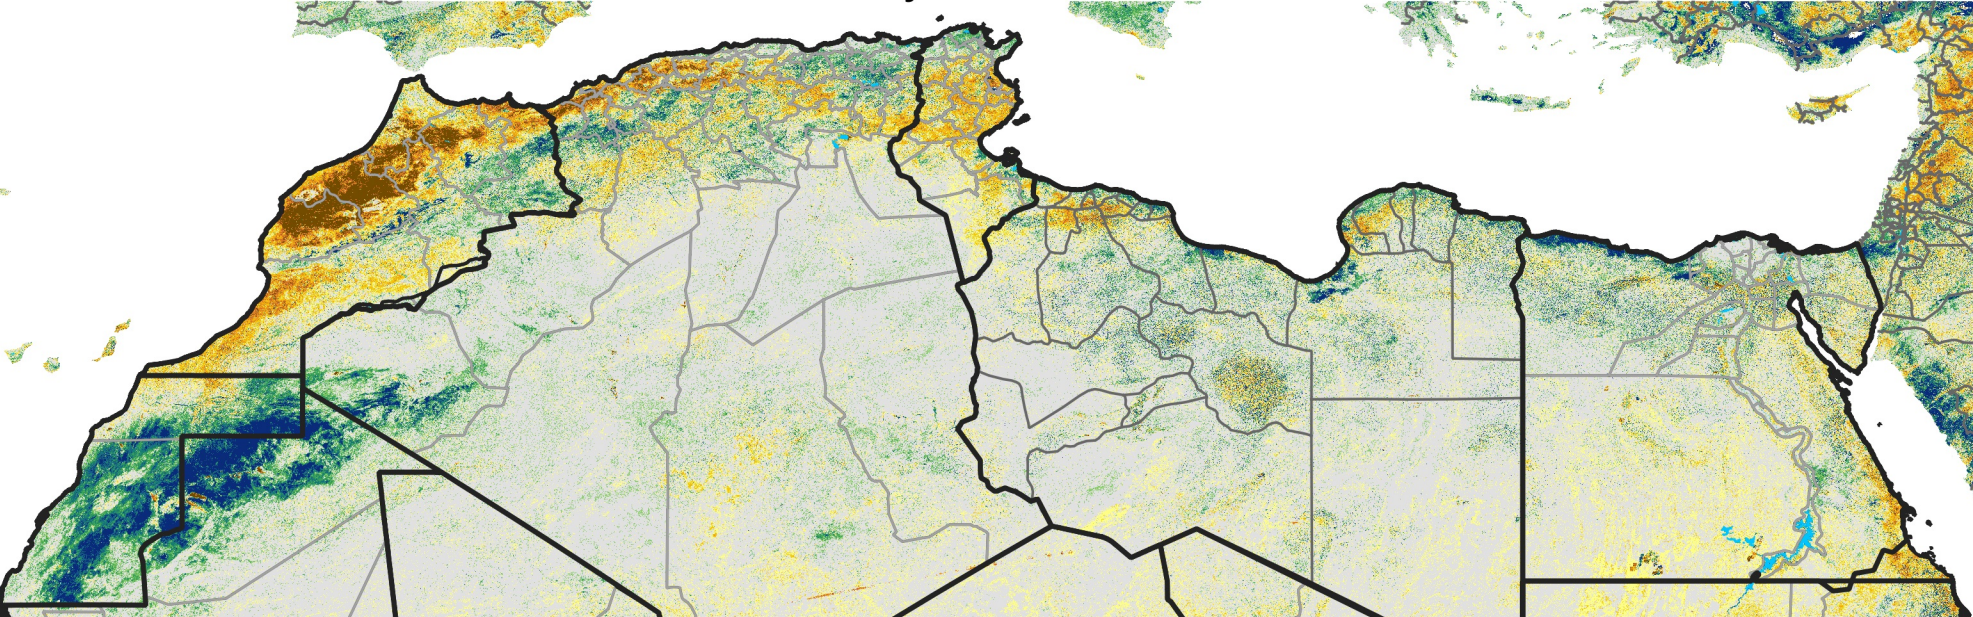

North Africa Percent of Mean NDVI

2016 / Mean (2012 - 2021)
Period 07 / Jan 26 - Feb 05, 2016

Percent of Normal