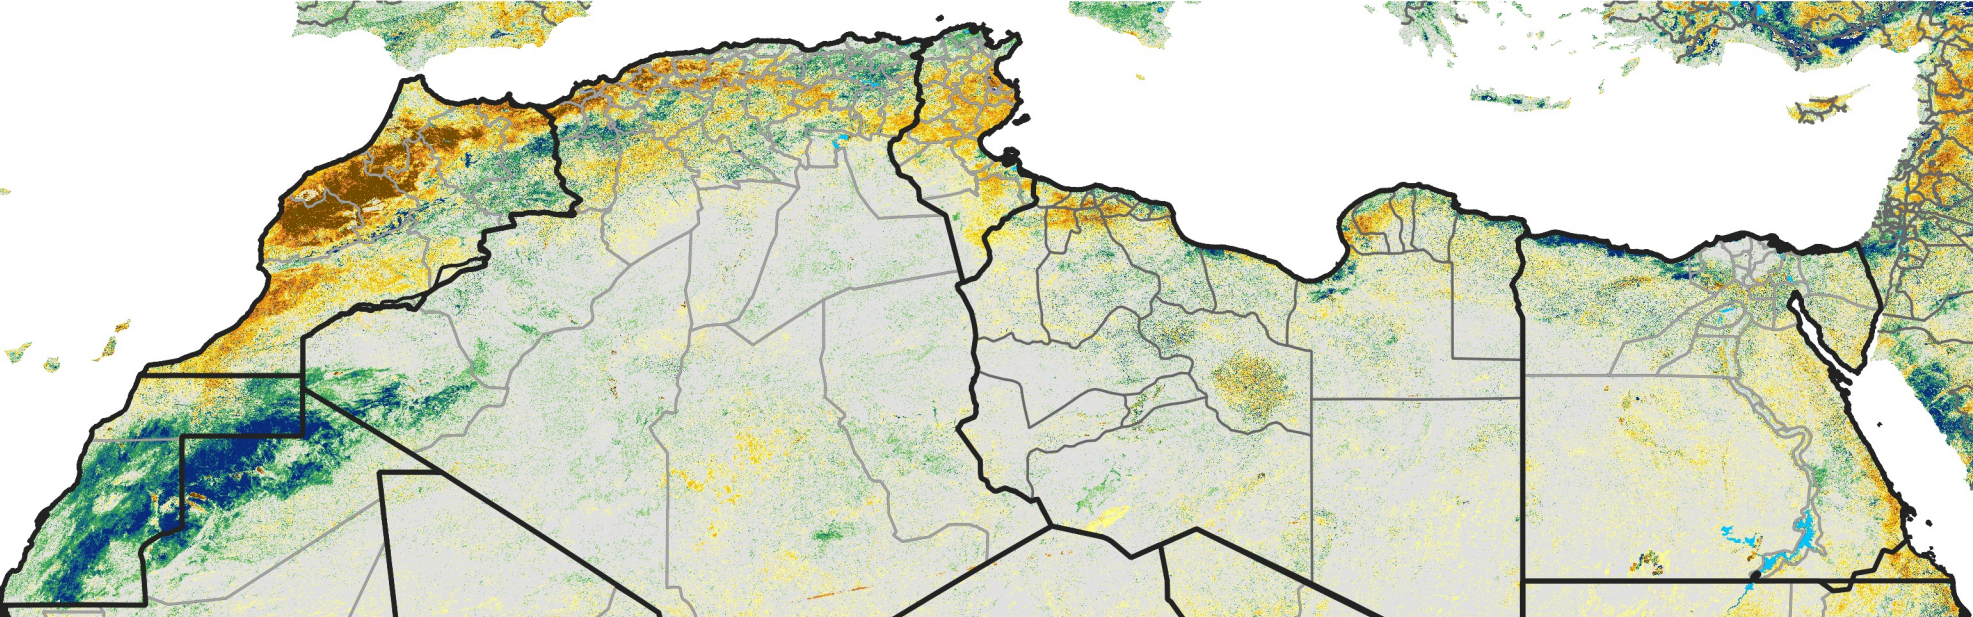

North Africa Percent of Mean NDVI

2016 / Mean (2012 - 2021)
Period 09 / Feb 06 - 15, 2016

Percent of Normal