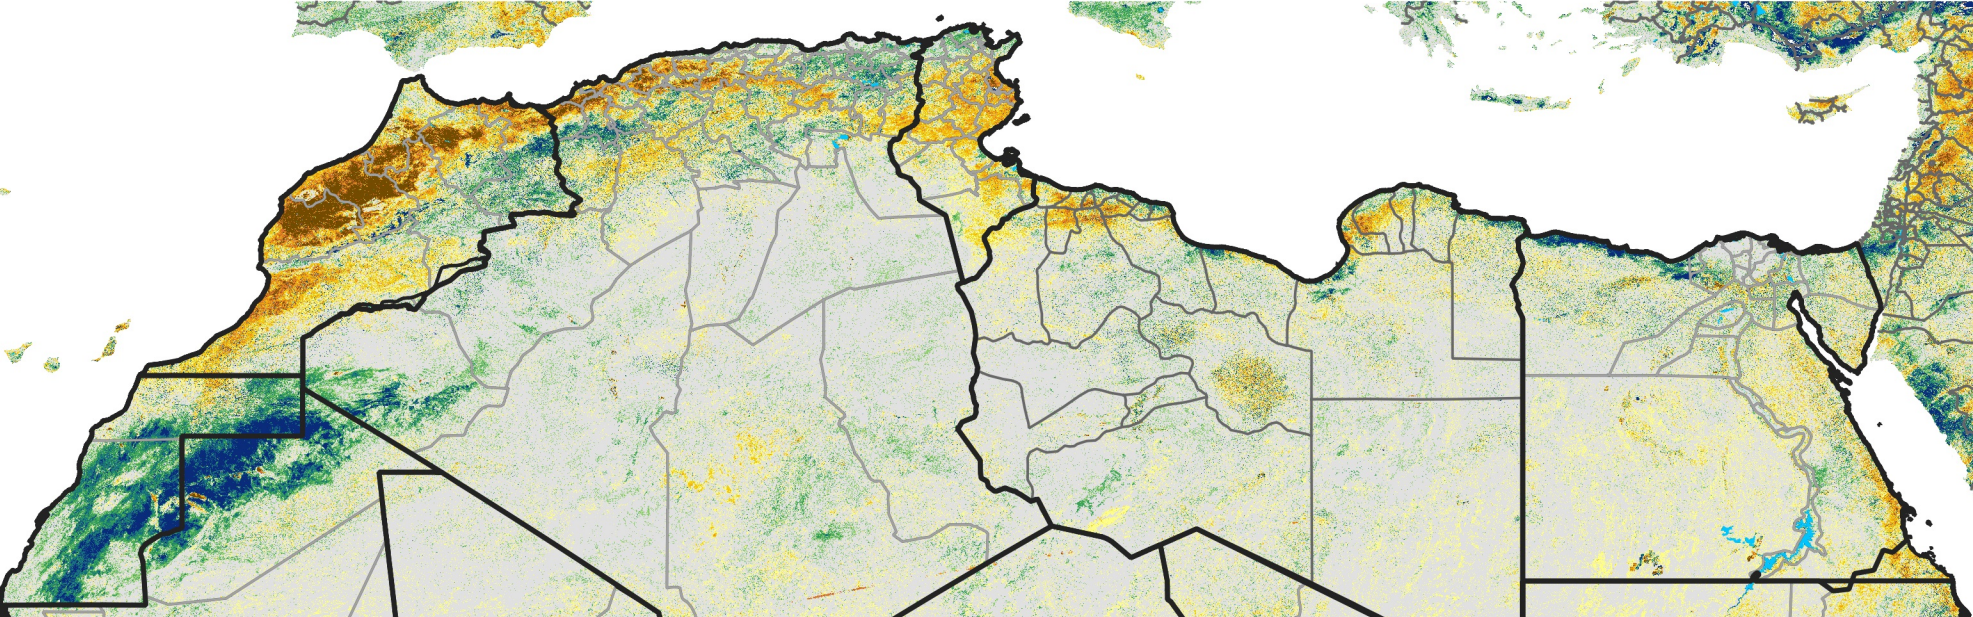

North Africa Percent of Mean NDVI

2016 / Mean (2012 - 2021)
Period 10 / Feb 11 - 20, 2016

Percent of Normal