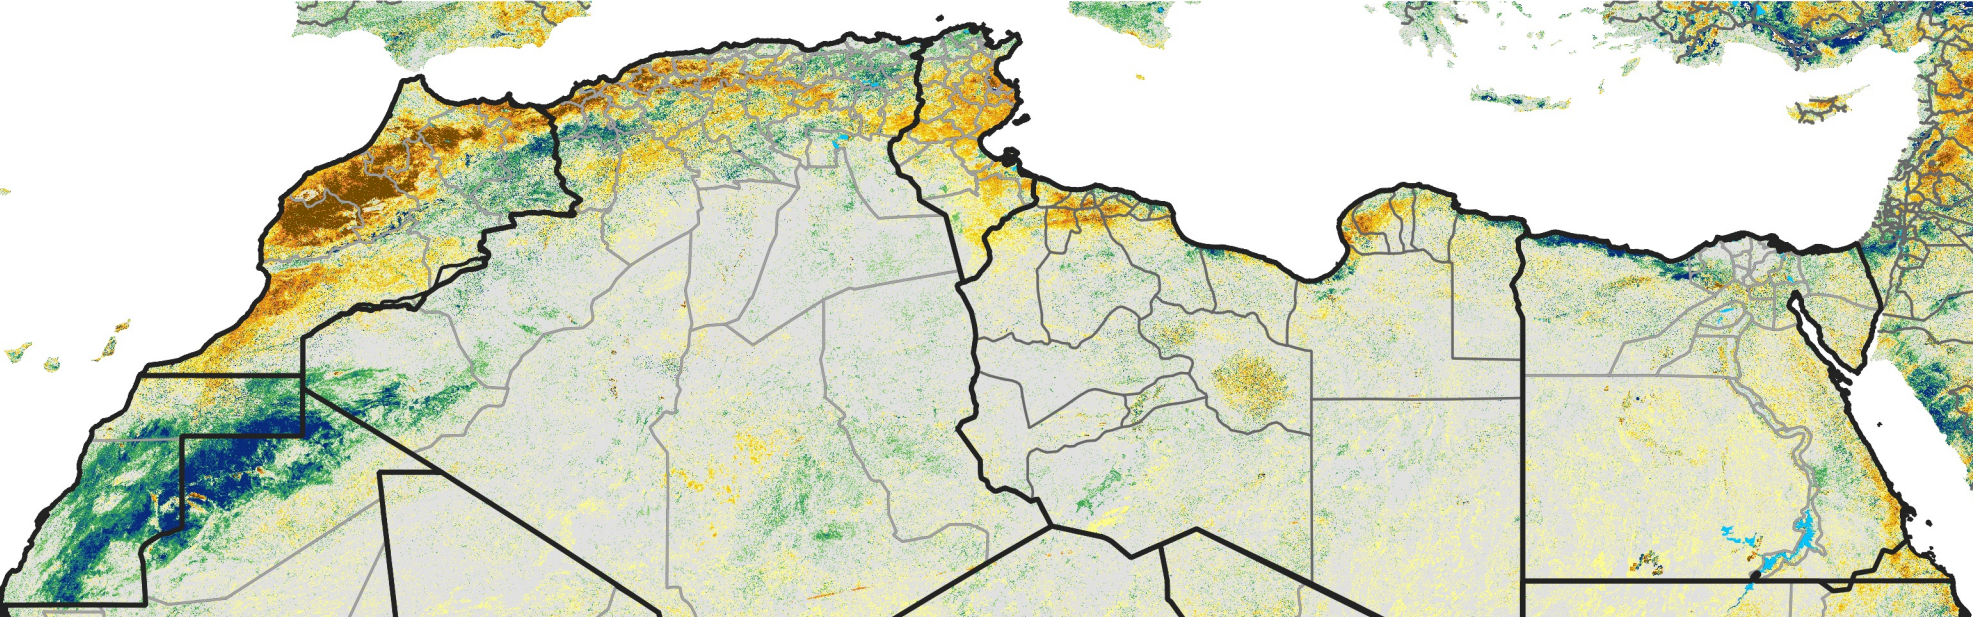

# North Africa Percent of Mean NDVI

2016 / Mean (2012 - 2021)  
Period 11 / Feb 16 - 25, 2016