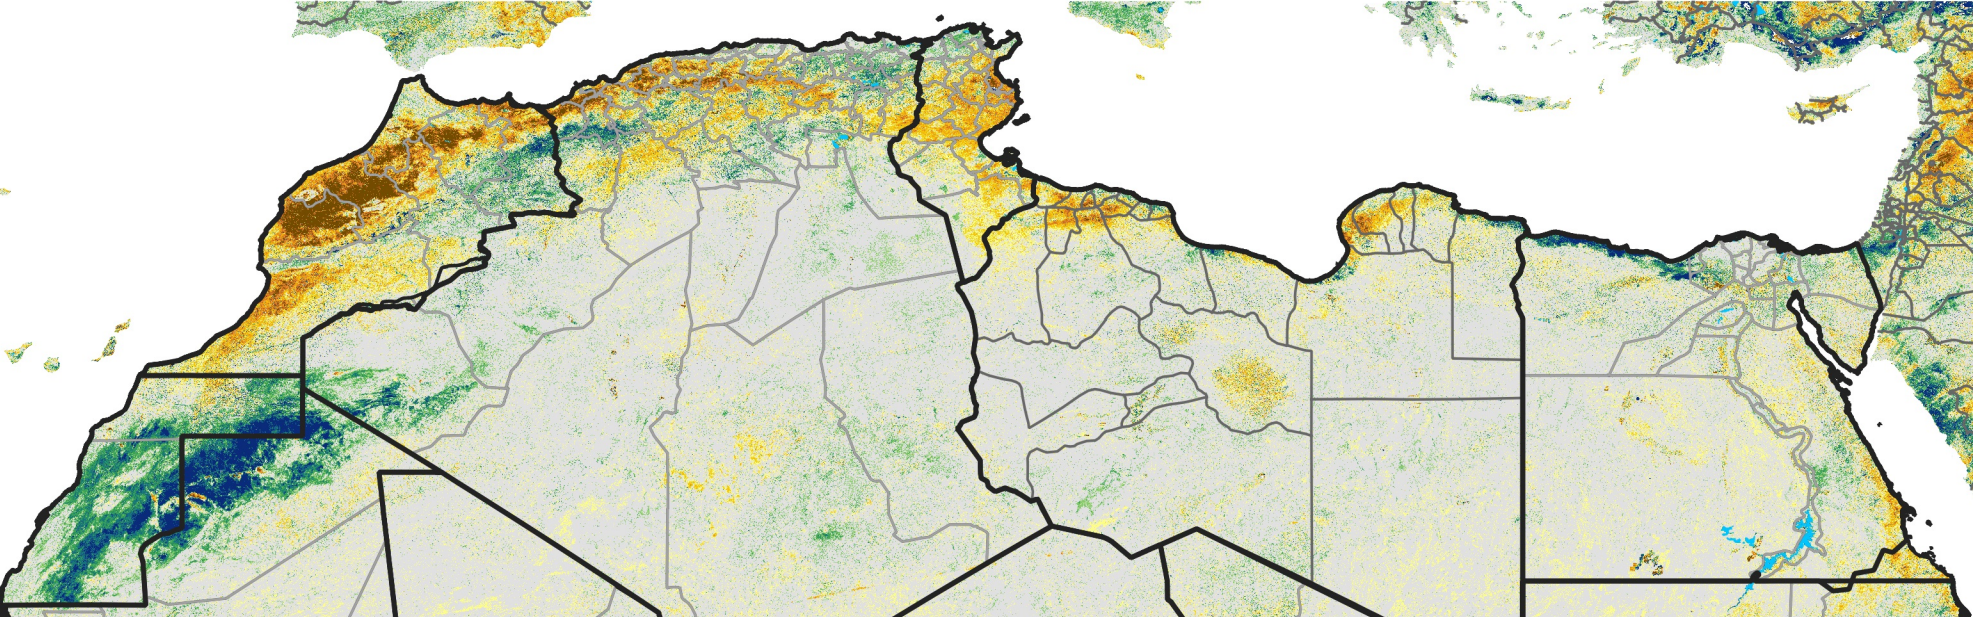

North Africa Percent of Mean NDVI

2016 / Mean (2012 - 2021)
Period 12 / Feb 21 - 29, 2016

Percent of Normal