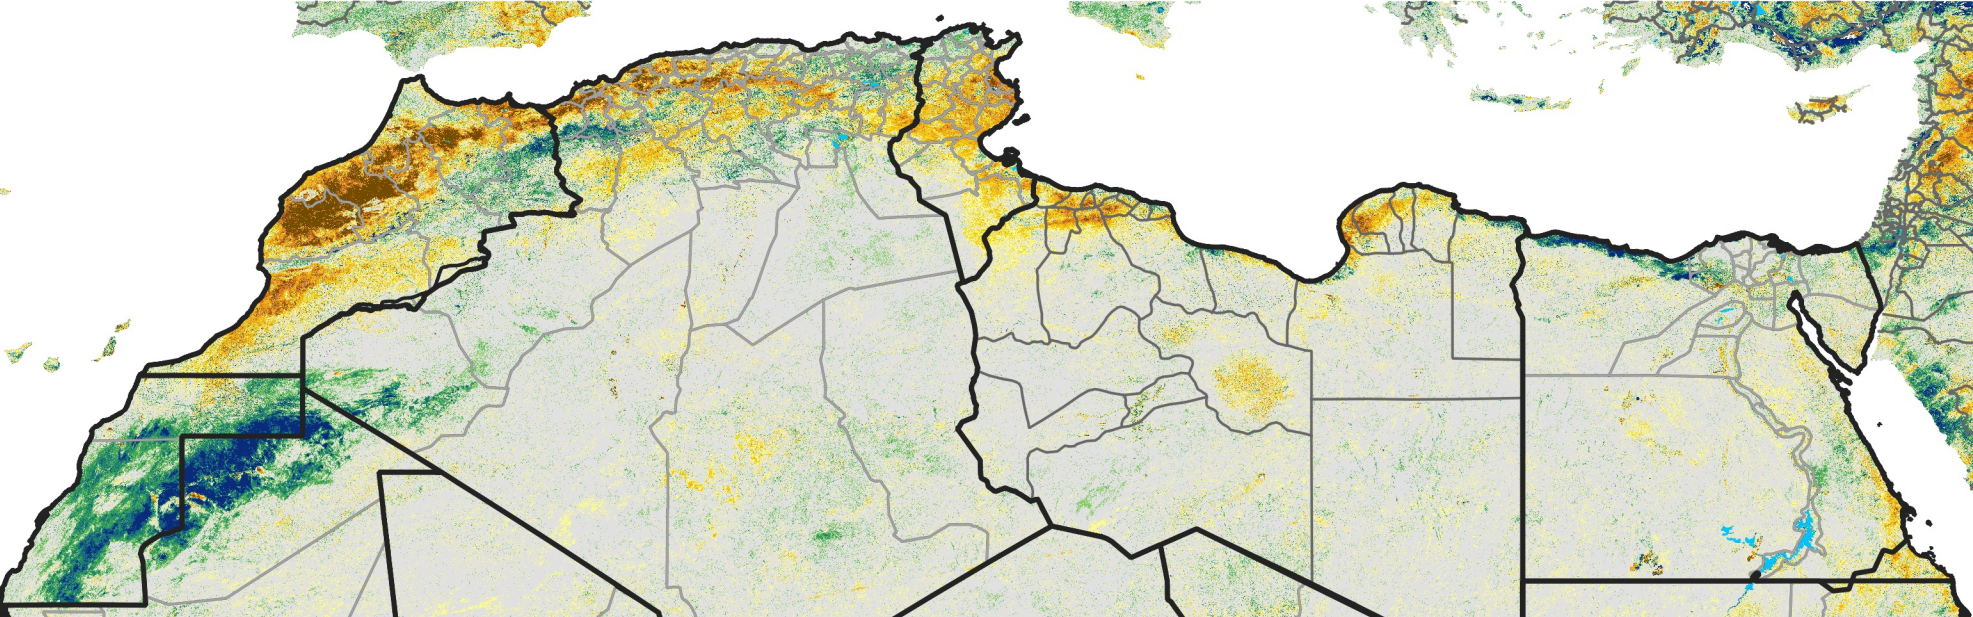

North Africa Percent of Mean NDVI

2016 / Mean (2012 - 2021)
Period 13 / Feb 26 - Mar 05, 2016

Percent of Normal