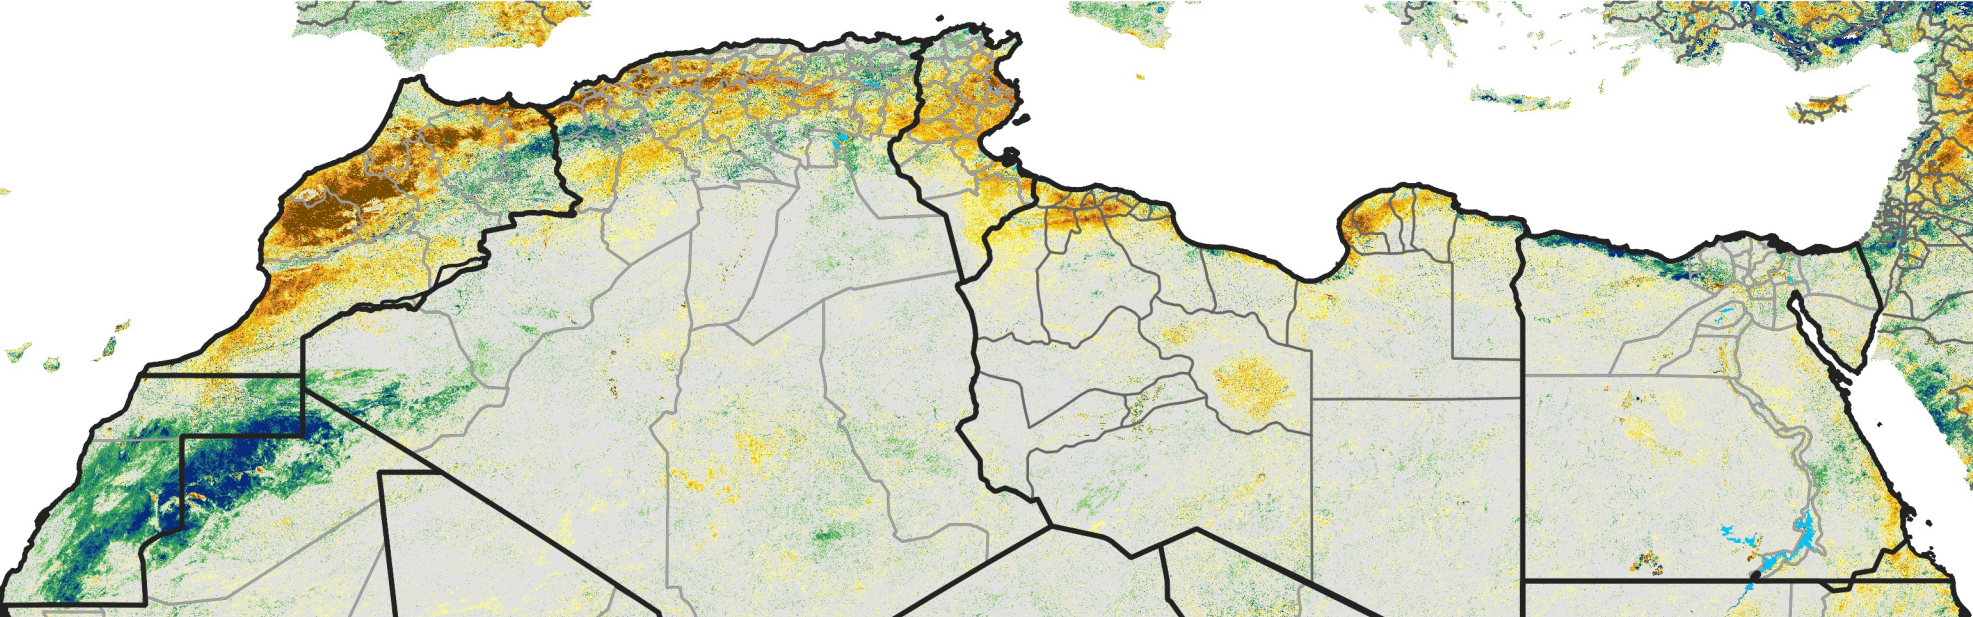

North Africa Percent of Mean NDVI

2016 / Mean (2012 - 2021)
Period 14 / Mar 01 - 10, 2016

Percent of Normal