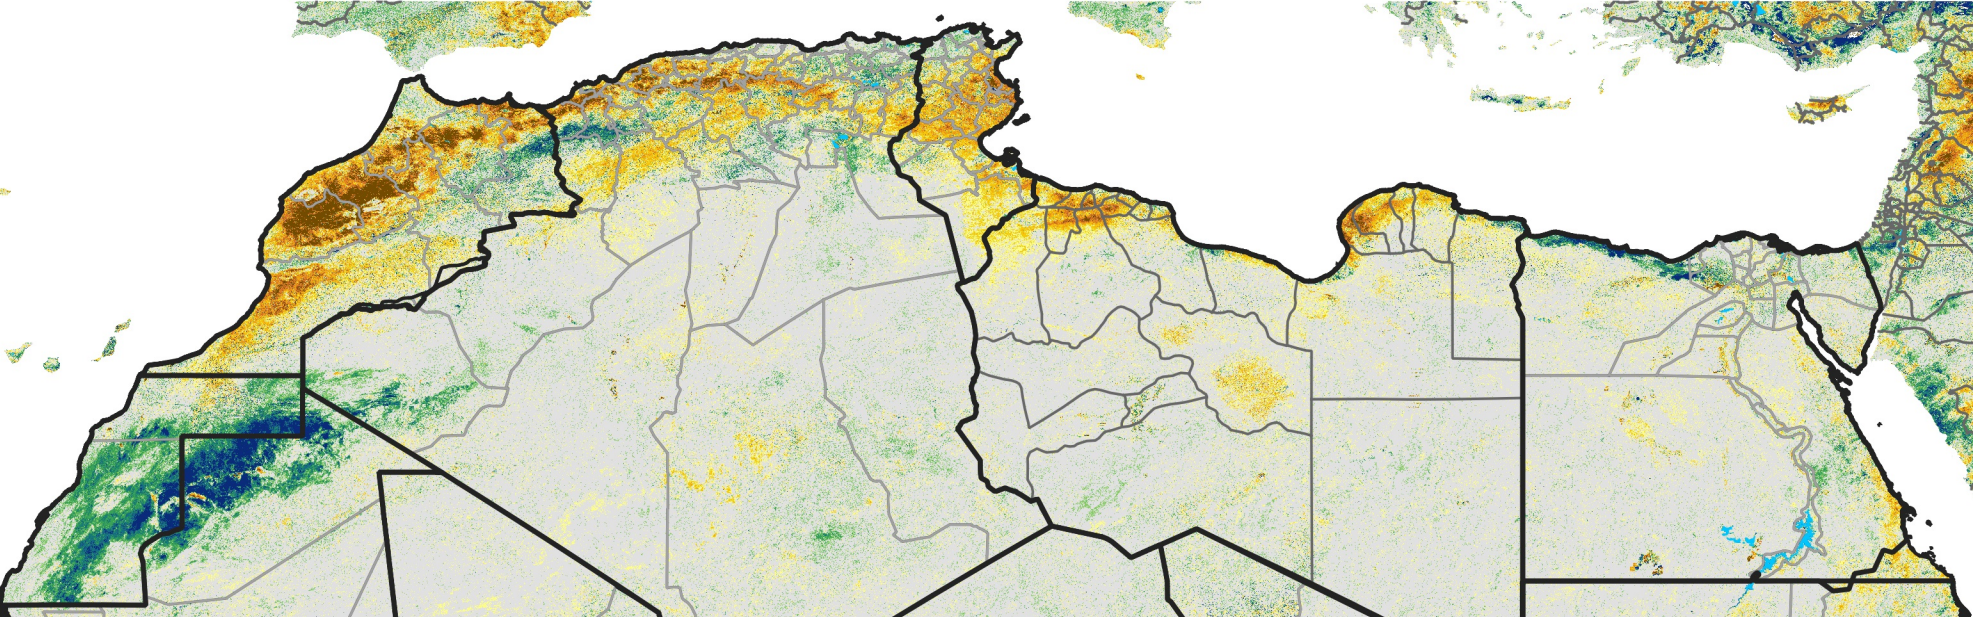

North Africa Percent of Mean NDVI

2016 / Mean (2012 - 2021)
Period 15 / Mar 06 - 15, 2016

Percent of Normal