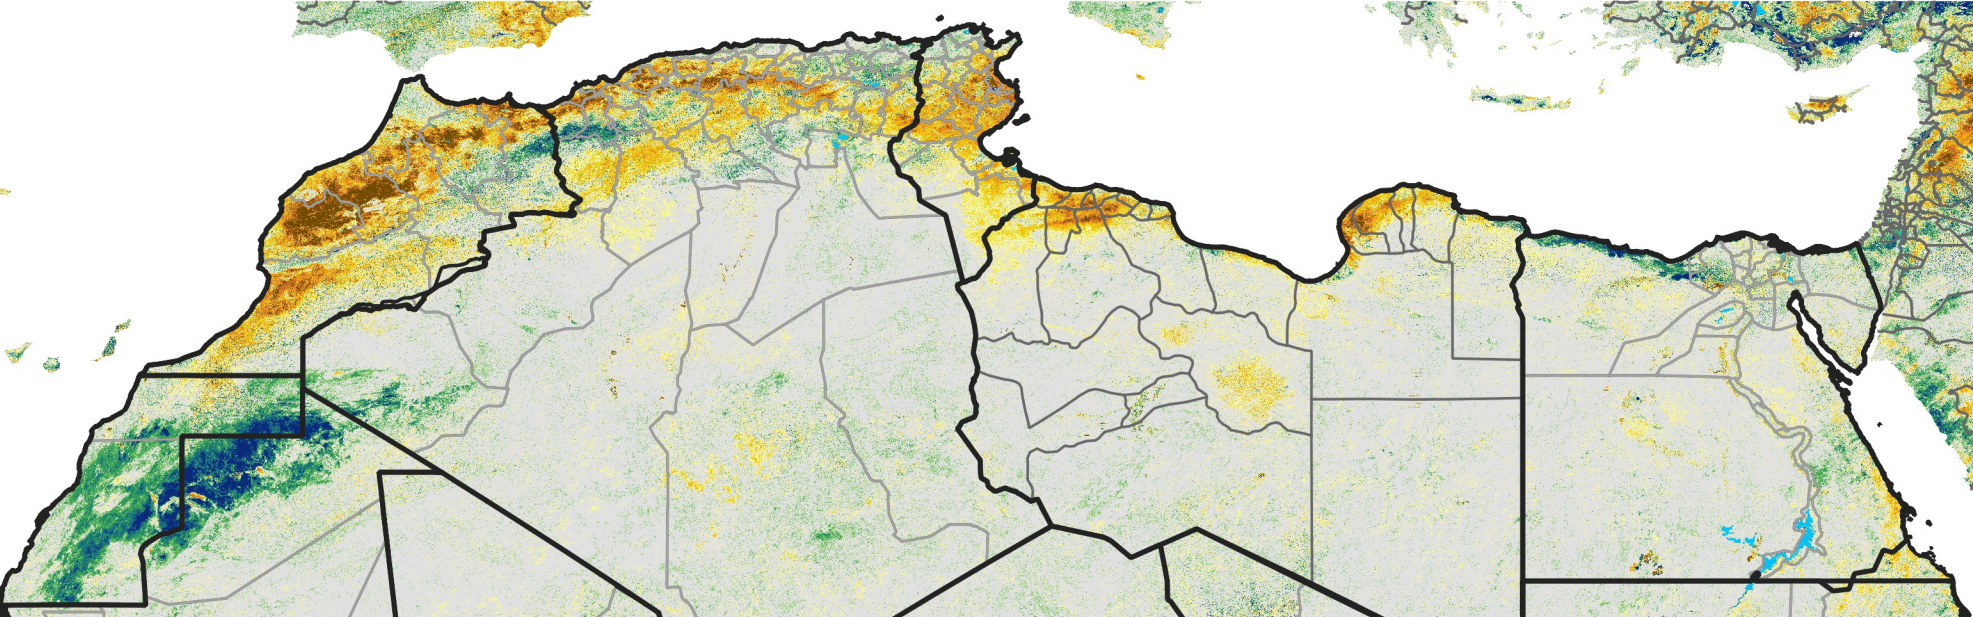

North Africa Percent of Mean NDVI

2016 / Mean (2012 - 2021)
Period 16 / Mar 11 - 20, 2016

Percent of Normal