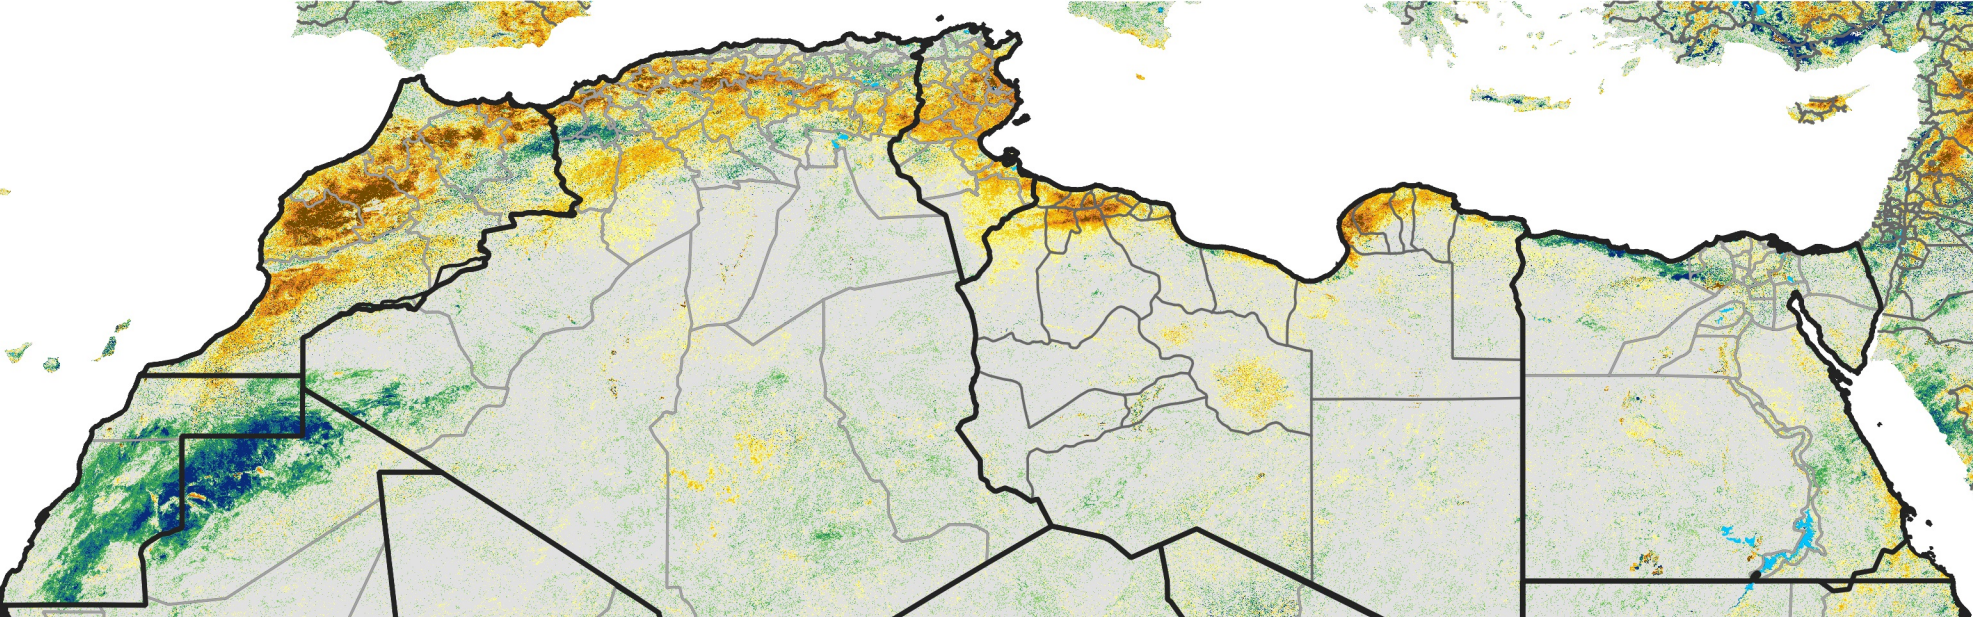

North Africa Percent of Mean NDVI

2016 / Mean (2012 - 2021)
Period 17 / Mar 16 - 25, 2016

Percent of Normal