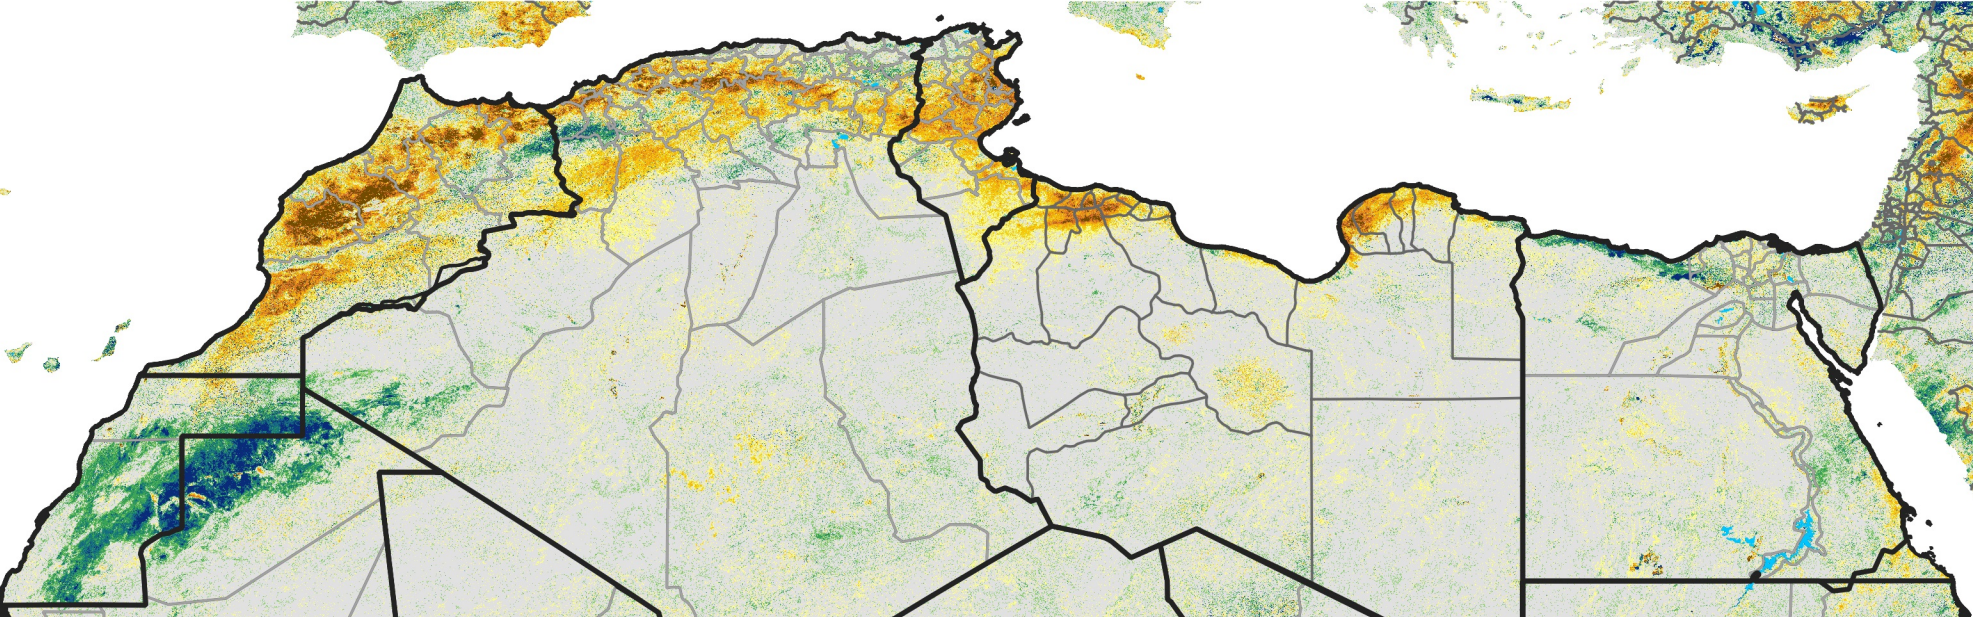

# North Africa Percent of Mean NDVI

2016 / Mean (2012 - 2021)  
Period 18 / Mar 21 - 31, 2016