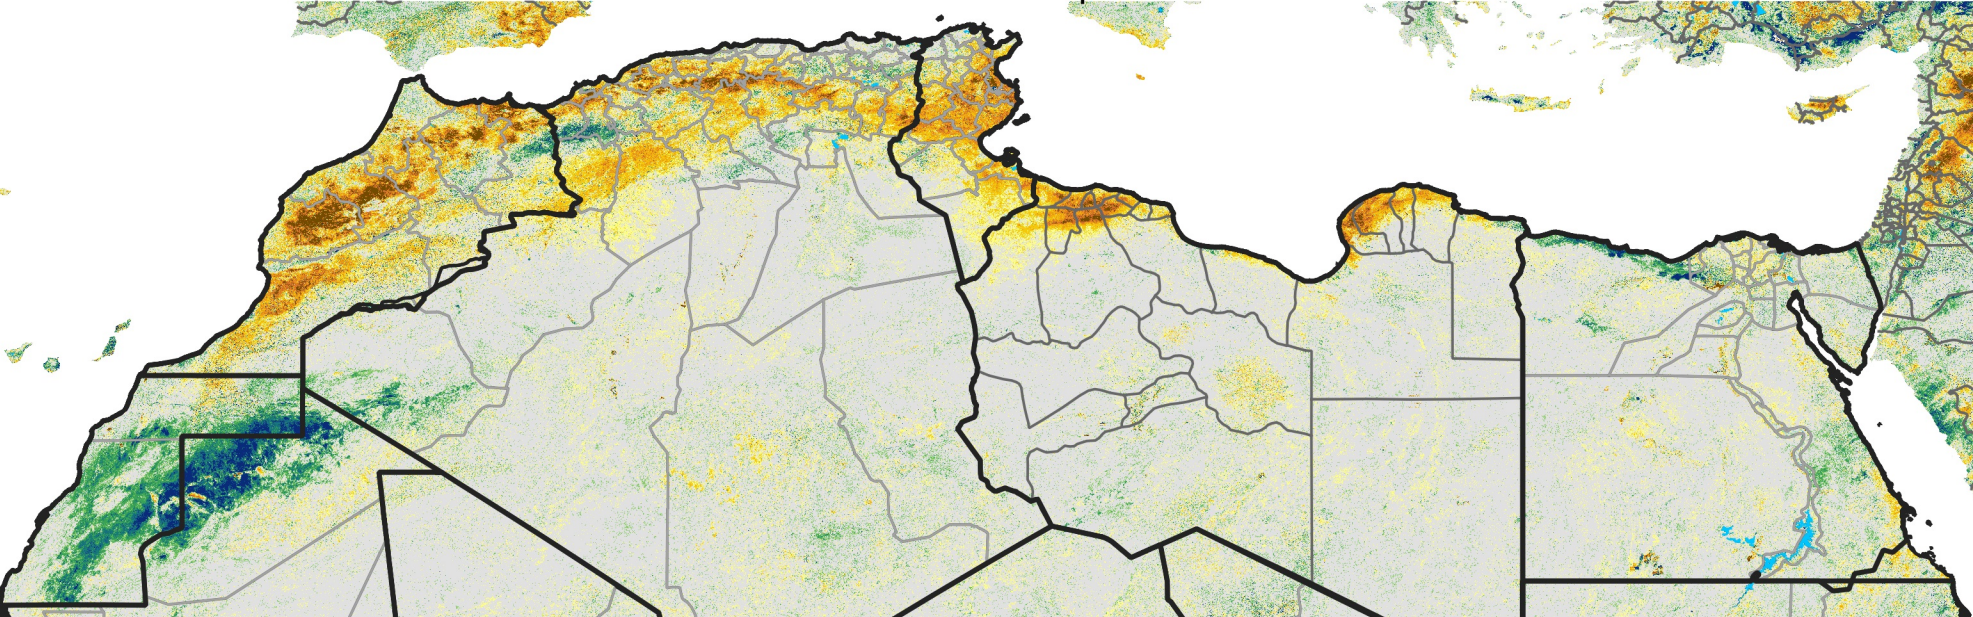

# North Africa Percent of Mean NDVI

2016 / Mean (2012 - 2021)  
Period 19 / Mar 26 - Apr 05, 2016