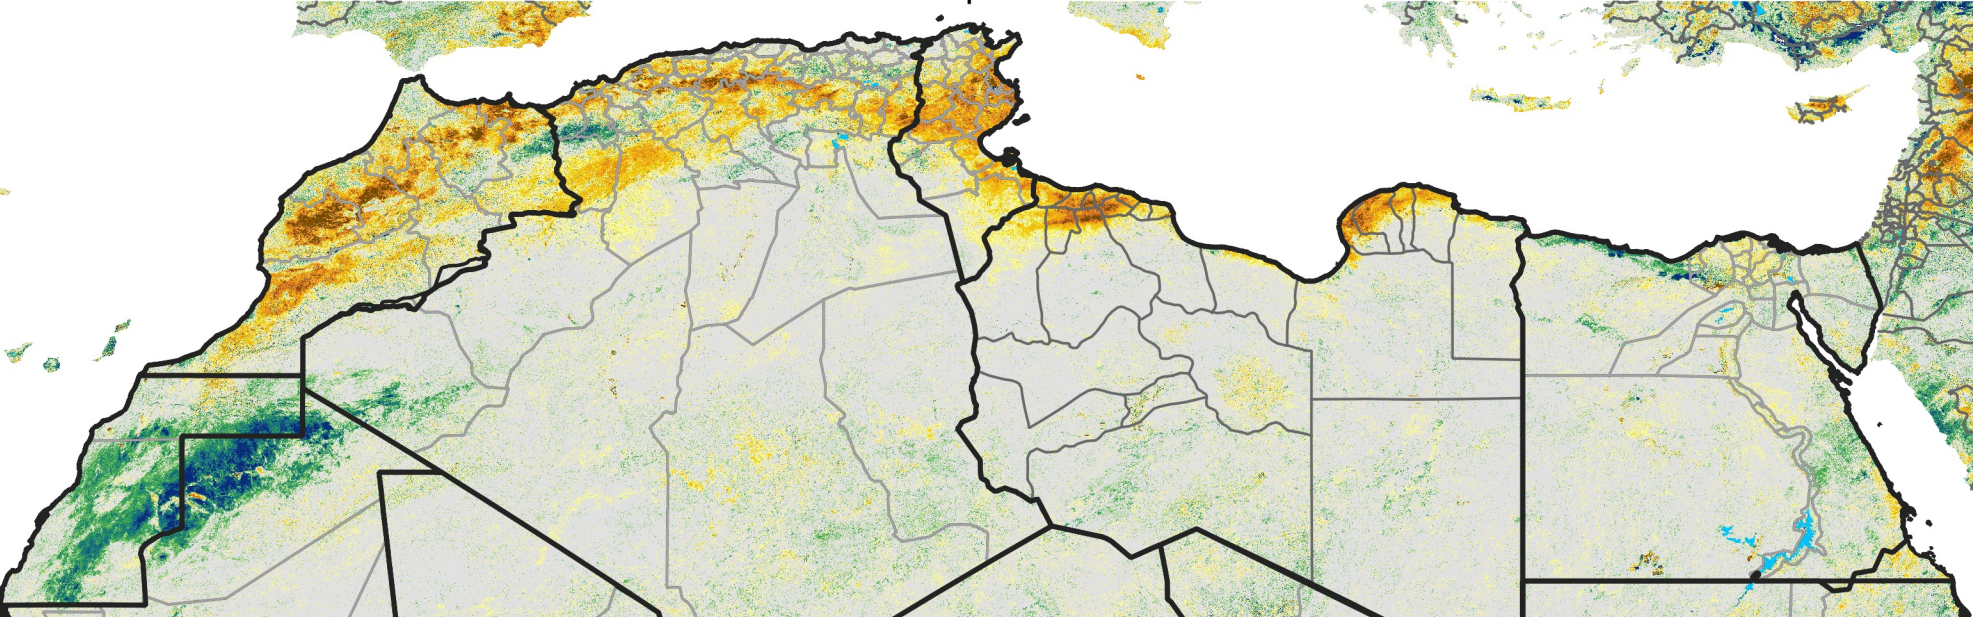

# North Africa Percent of Mean NDVI

2016 / Mean (2012 - 2021)  
Period 20 / Apr 01 - 10, 2016