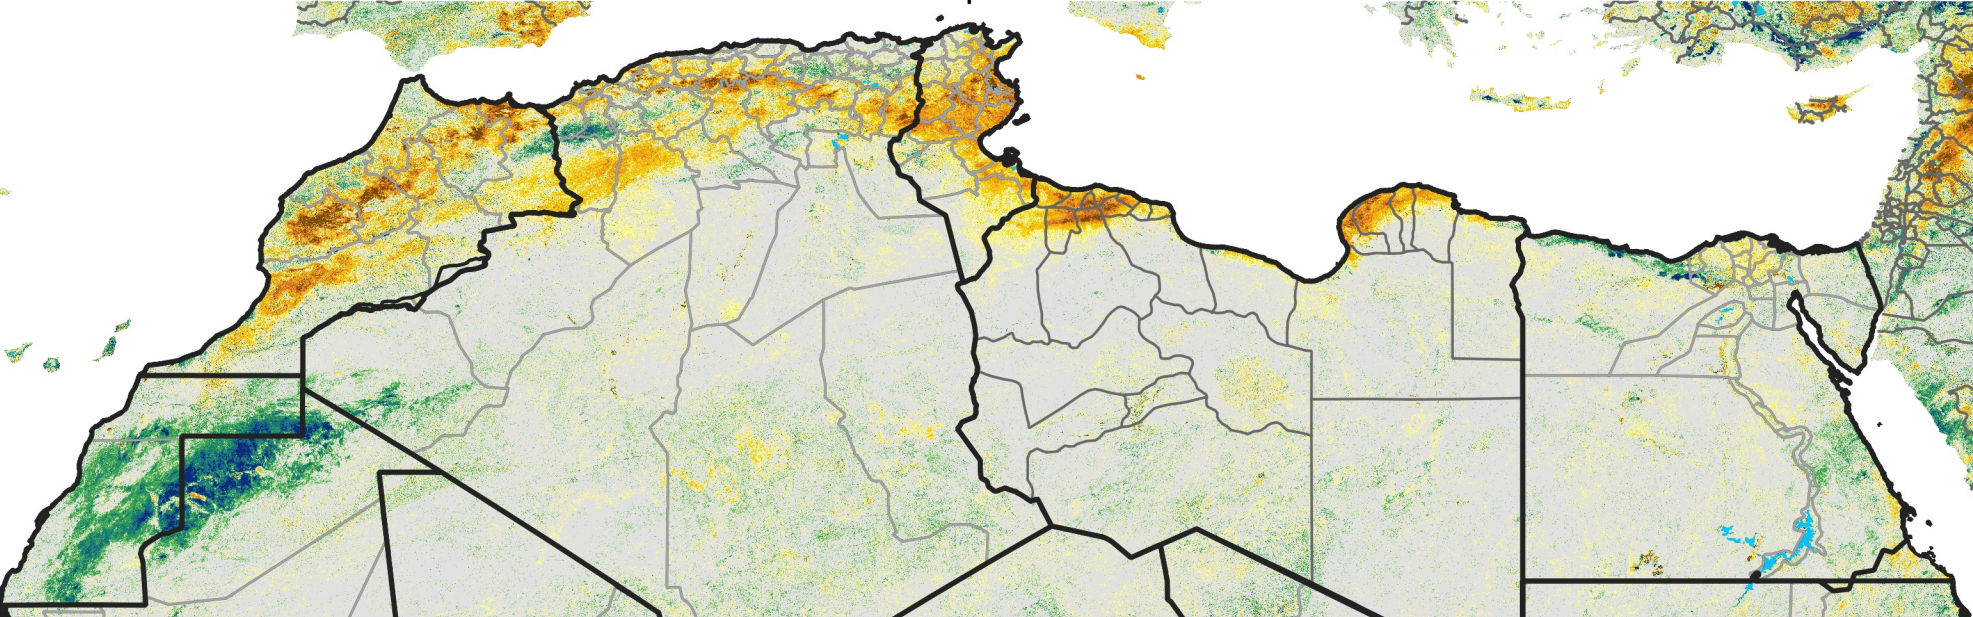

North Africa Percent of Mean NDVI

2016 / Mean (2012 - 2021)
Period 21 / Apr 06 - 15, 2016

Percent of Normal