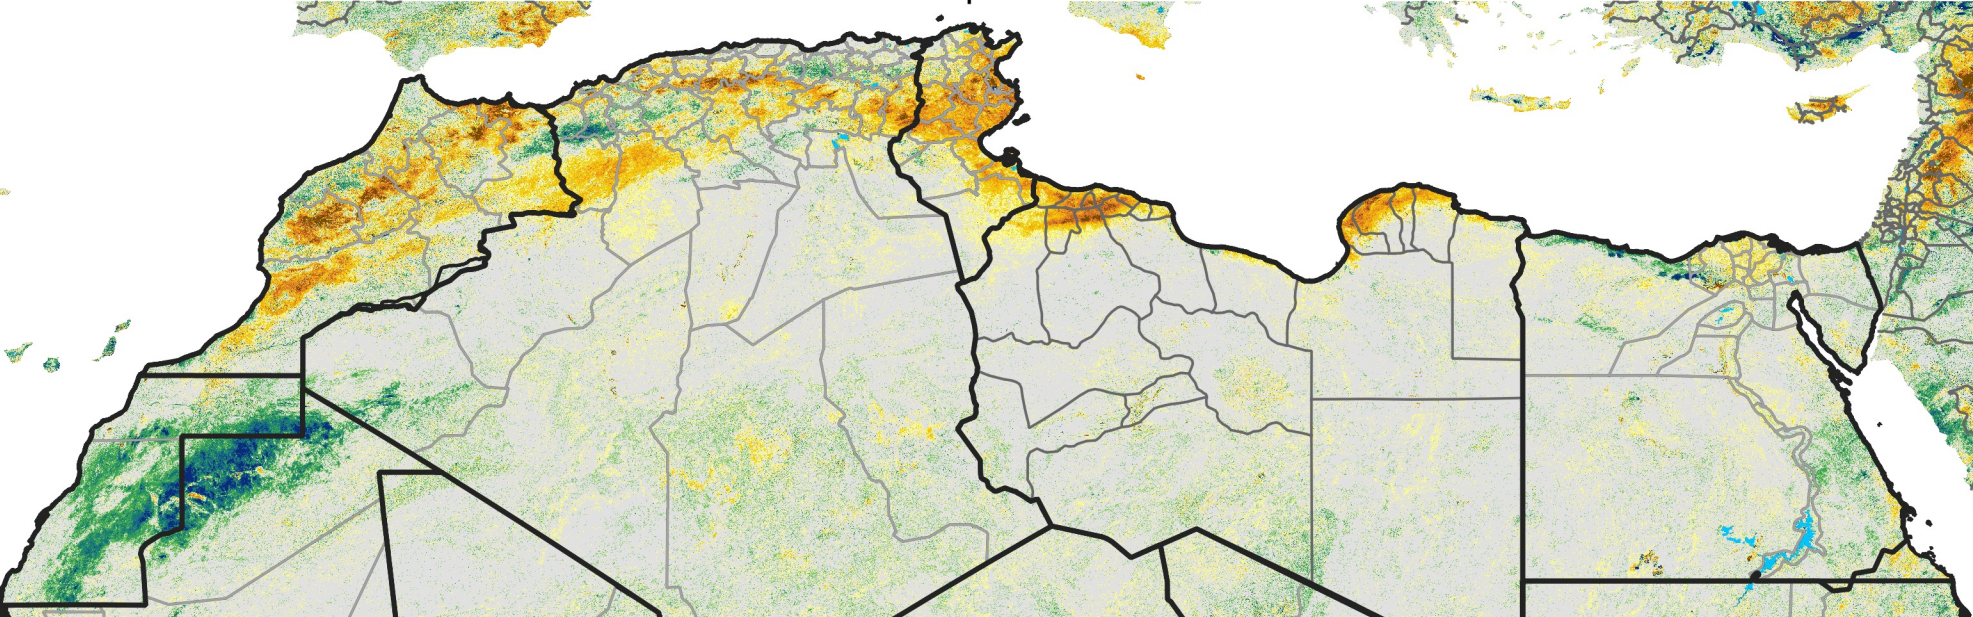

# North Africa Percent of Mean NDVI

2016 / Mean (2012 - 2021)  
Period 22 / Apr 11 - 20, 2016