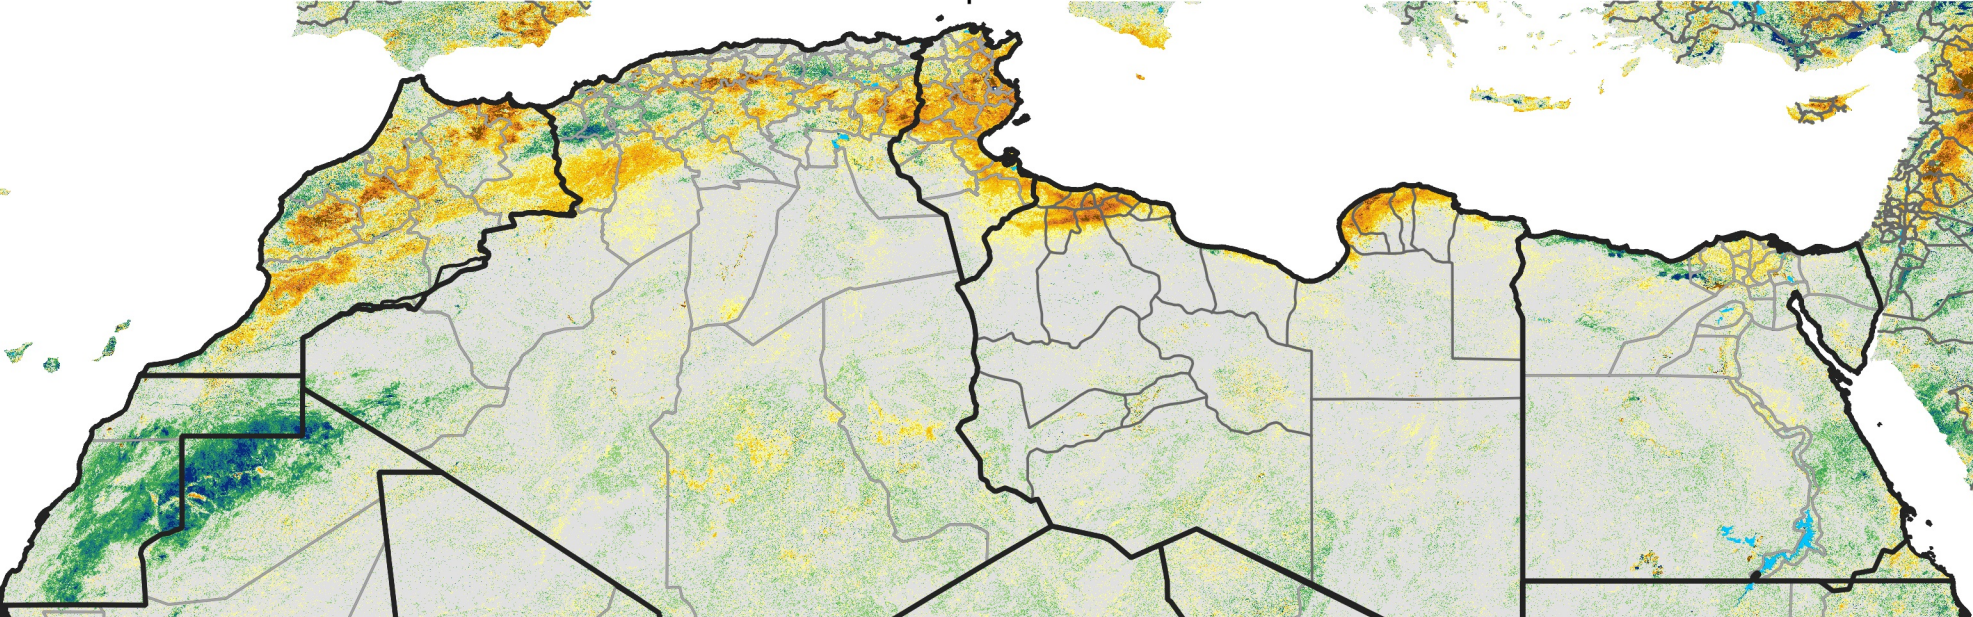

North Africa Percent of Mean NDVI

2016 / Mean (2012 - 2021)
Period 23 / Apr 16 - 25, 2016

Percent of Normal