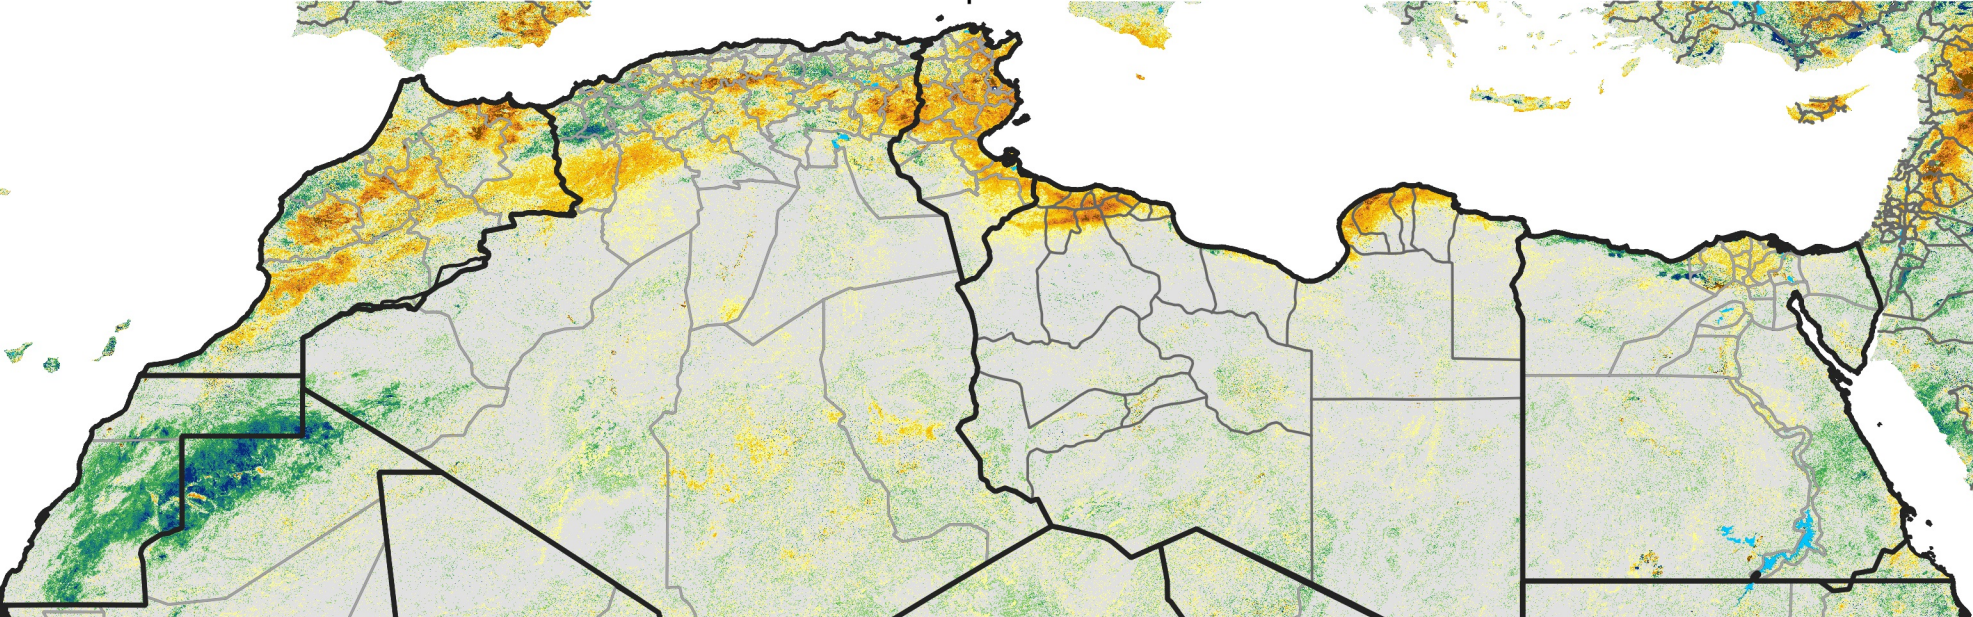

# North Africa Percent of Mean NDVI

2016 / Mean (2012 - 2021)  
Period 24 / Apr 21 - 30, 2016