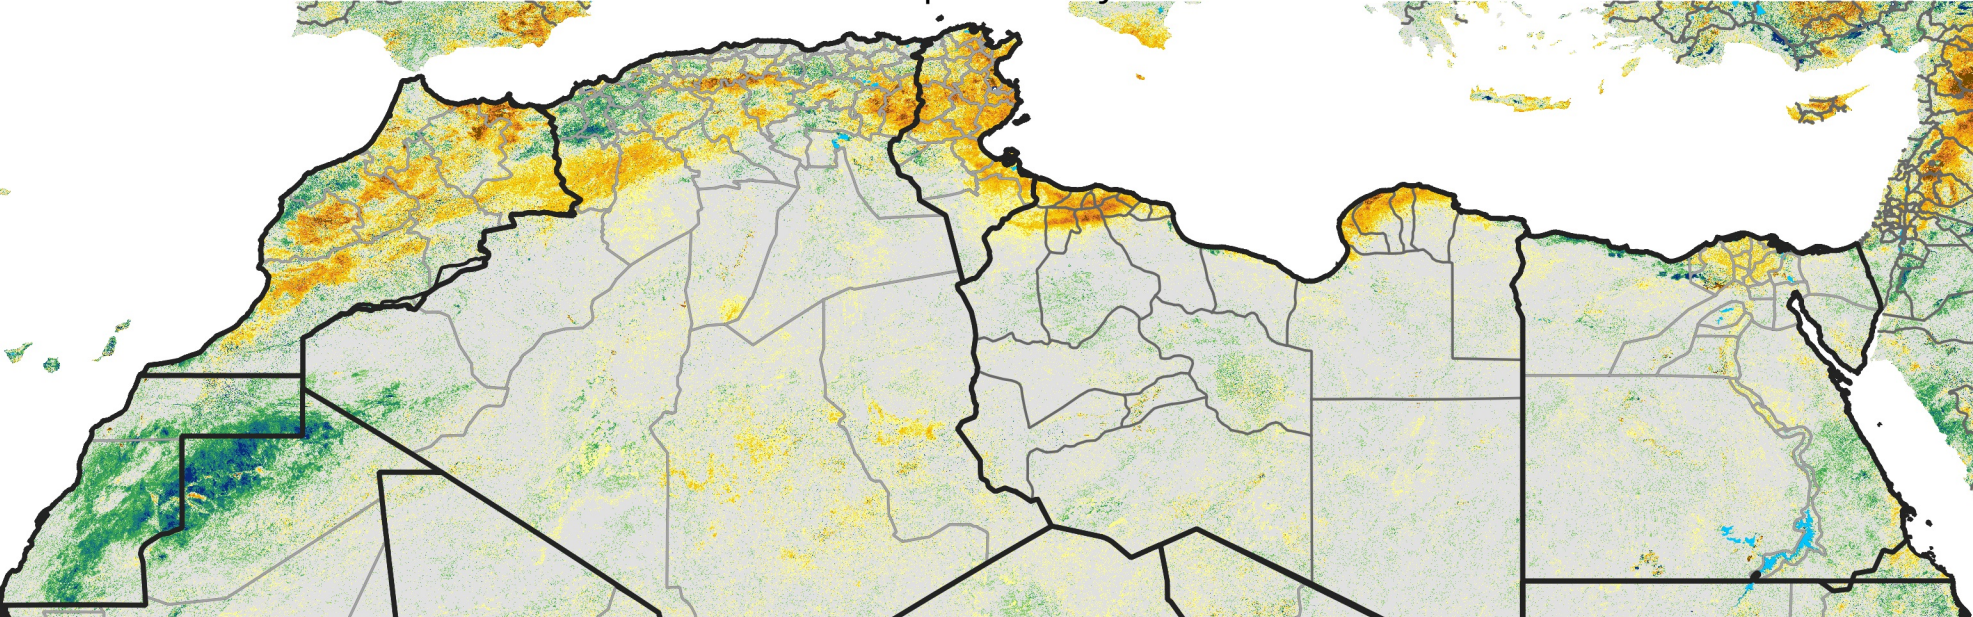

# North Africa Percent of Mean NDVI

2016 / Mean (2012 - 2021)  
Period 25 / Apr 26 - May 05, 2016