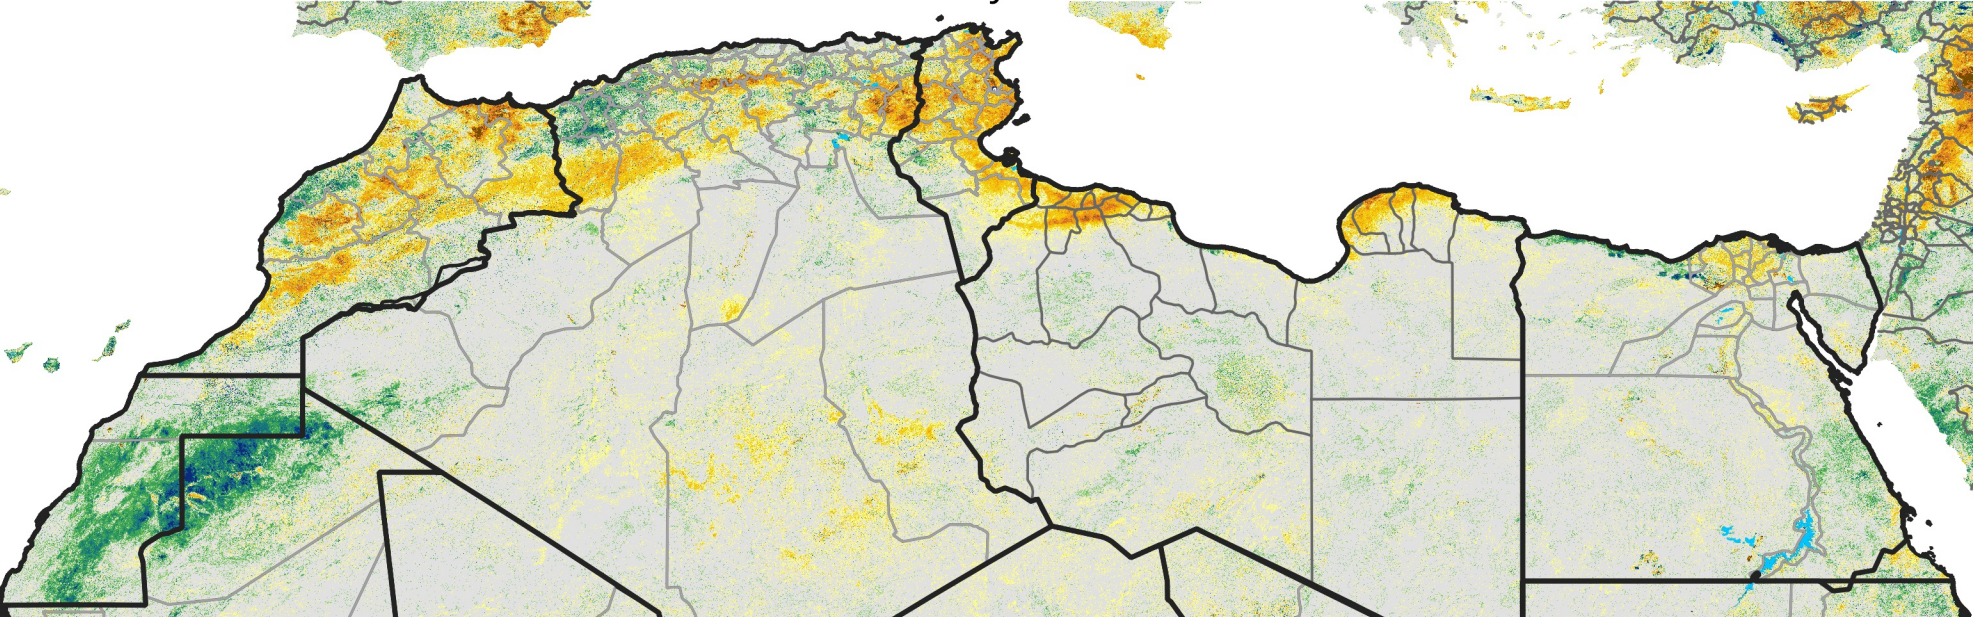

# North Africa Percent of Mean NDVI

2016 / Mean (2012 - 2021)  
Period 26 / May 01 - 10, 2016