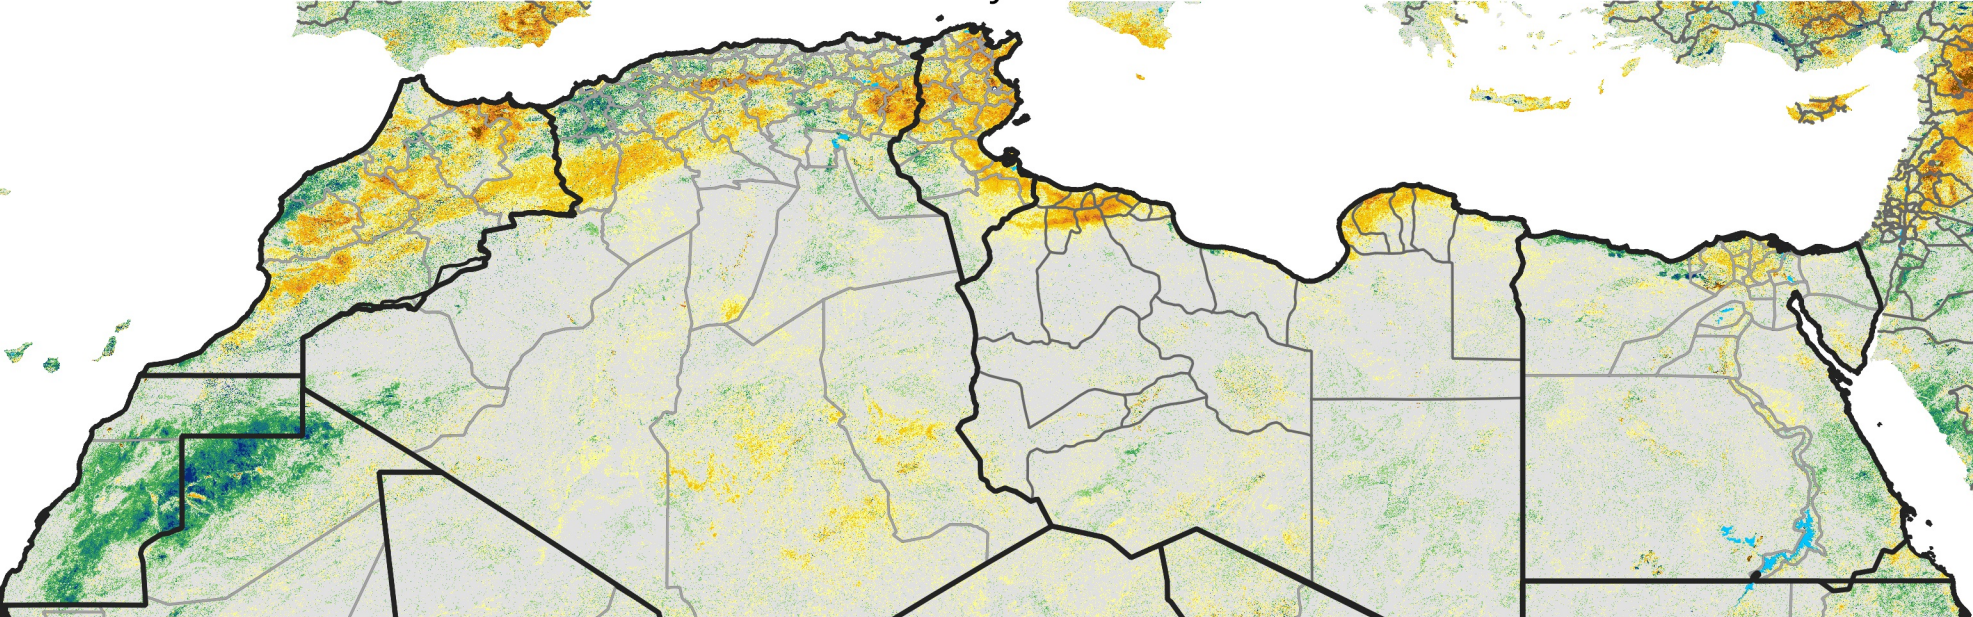

North Africa Percent of Mean NDVI

2016 / Mean (2012 - 2021)
Period 27 / May 06 - 15, 2016

Percent of Normal