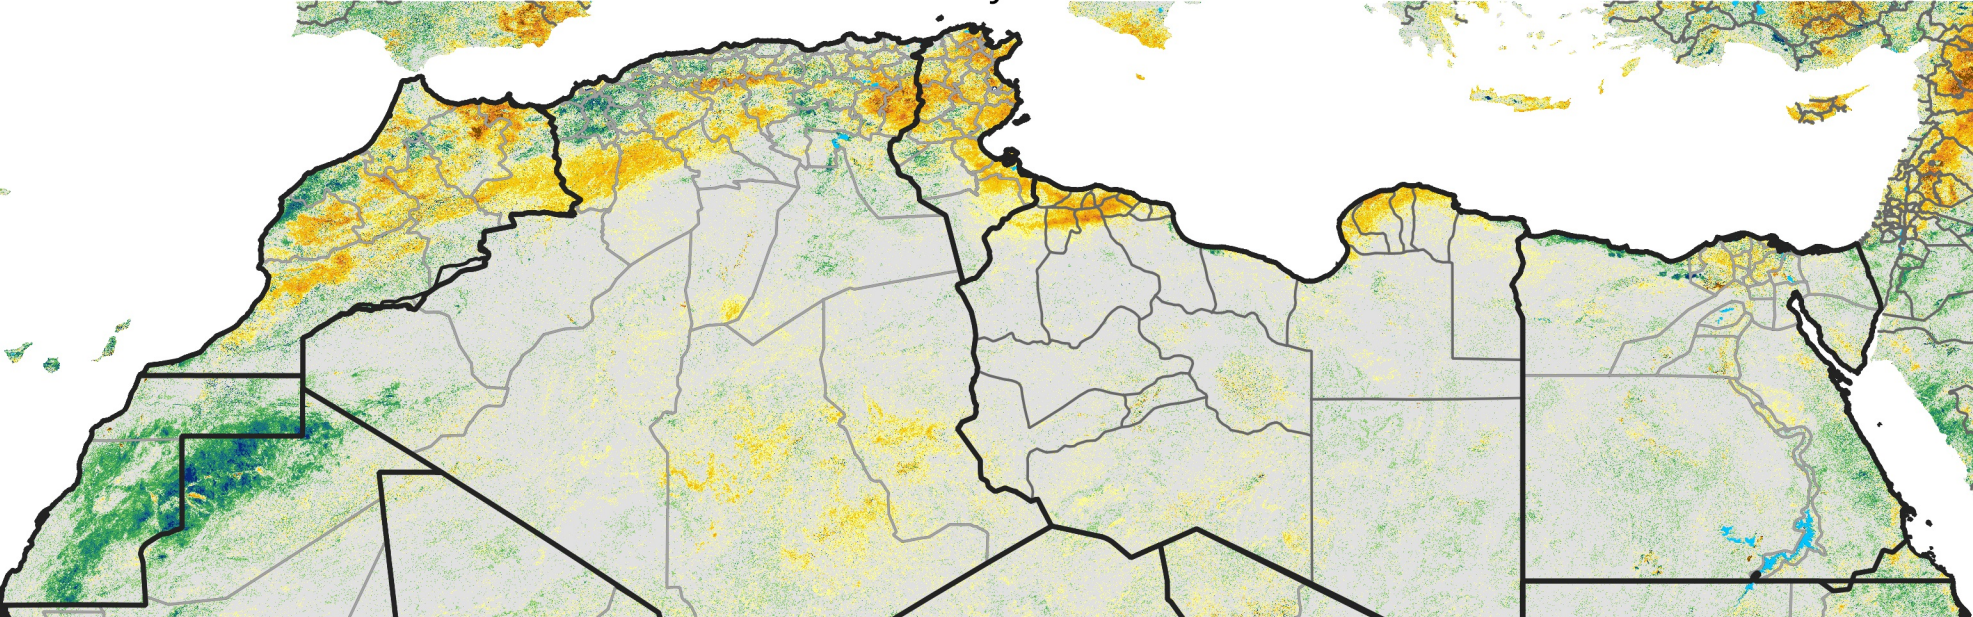

# North Africa Percent of Mean NDVI

2016 / Mean (2012 - 2021)  
Period 28 / May 11 - 20, 2016