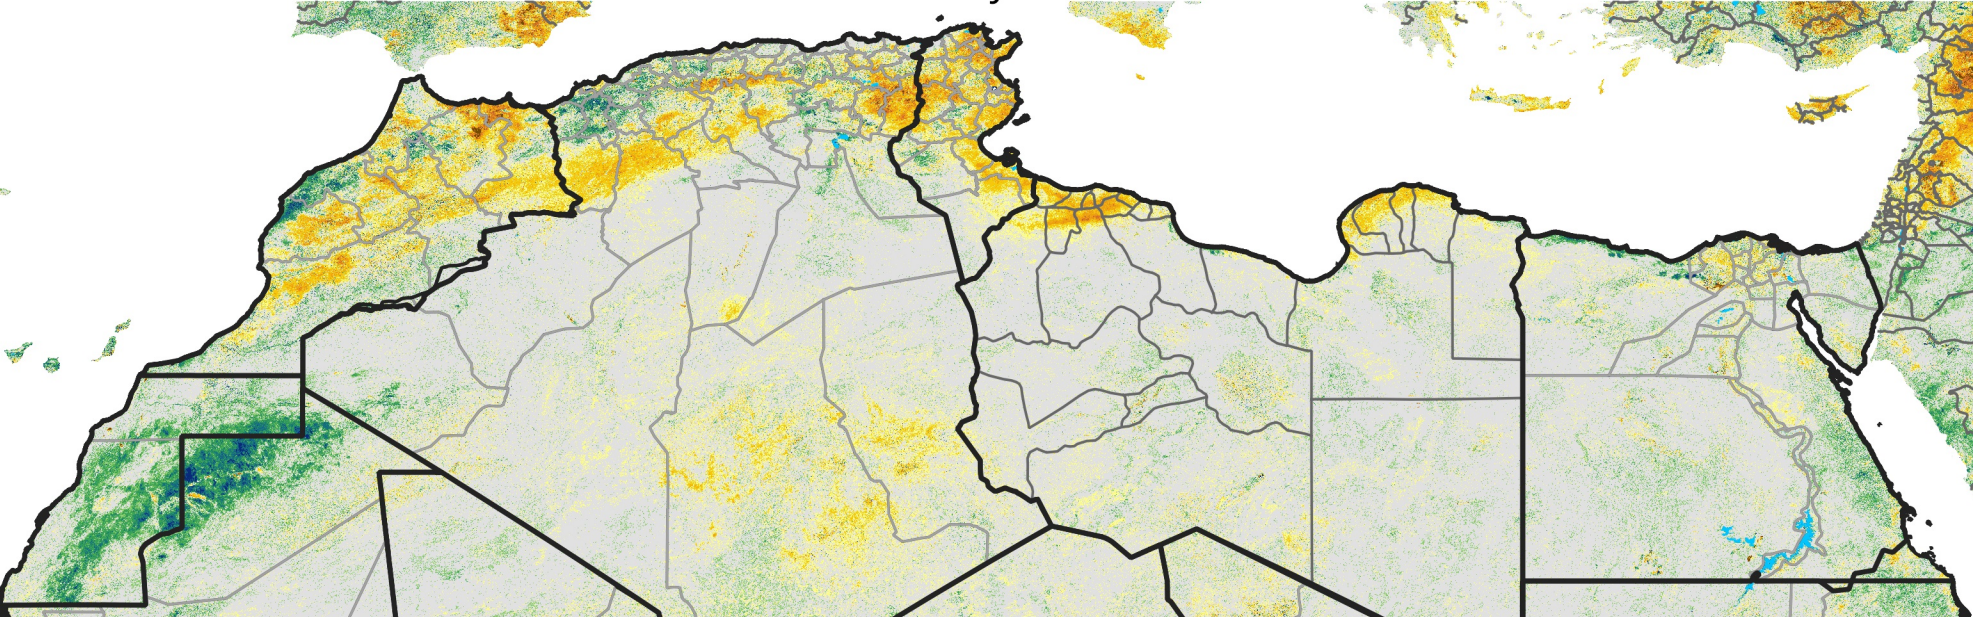

# North Africa Percent of Mean NDVI

2016 / Mean (2012 - 2021)  
Period 29 / May 16 - 25, 2016