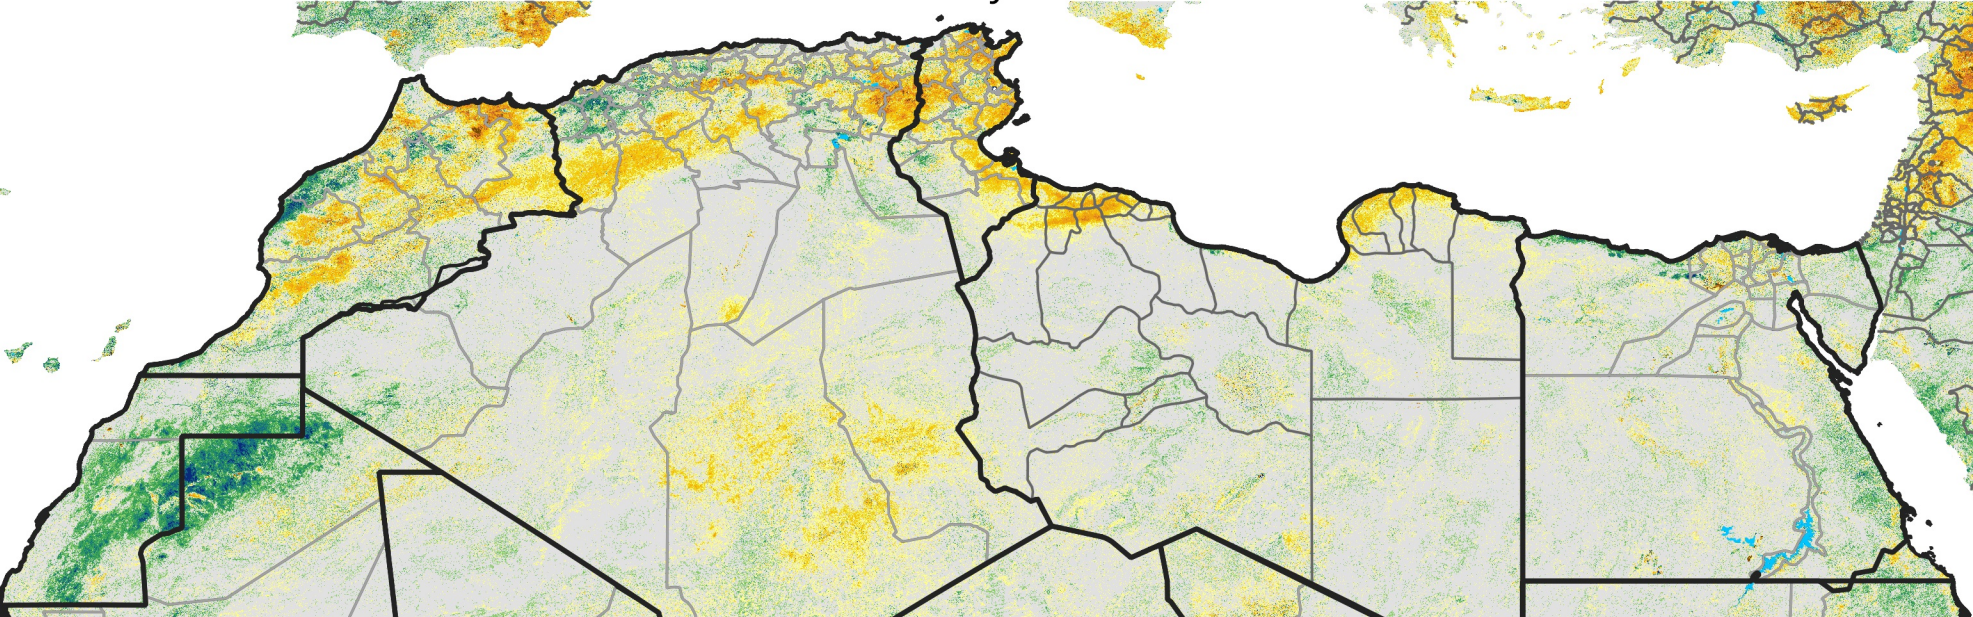

# North Africa Percent of Mean NDVI

2016 / Mean (2012 - 2021)  
Period 30 / May 21 - 31, 2016