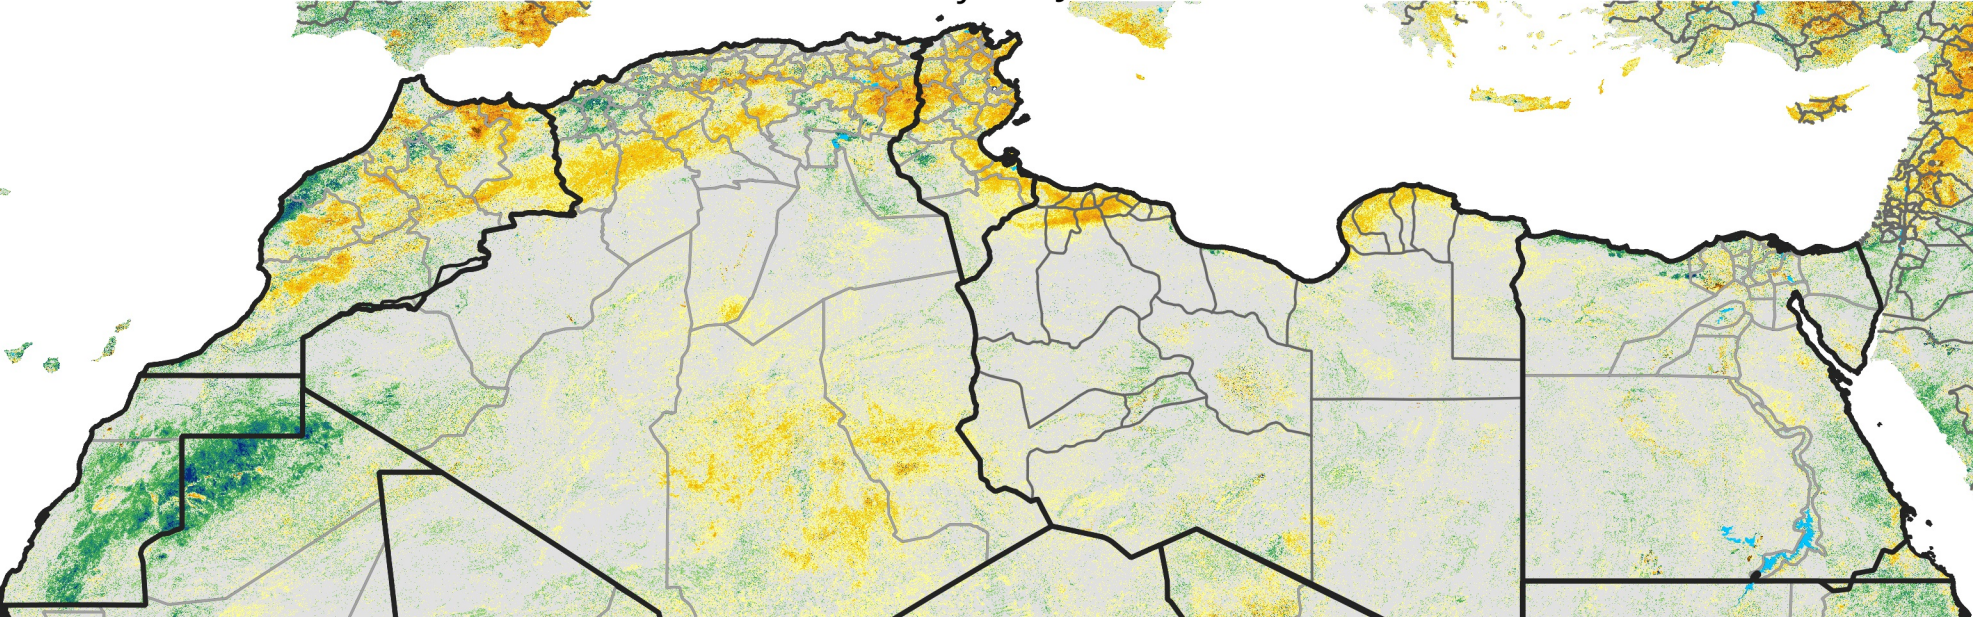

North Africa Percent of Mean NDVI

2016 / Mean (2012 - 2021)
Period 31 / May 26 - Jun 05, 2016

Percent of Normal