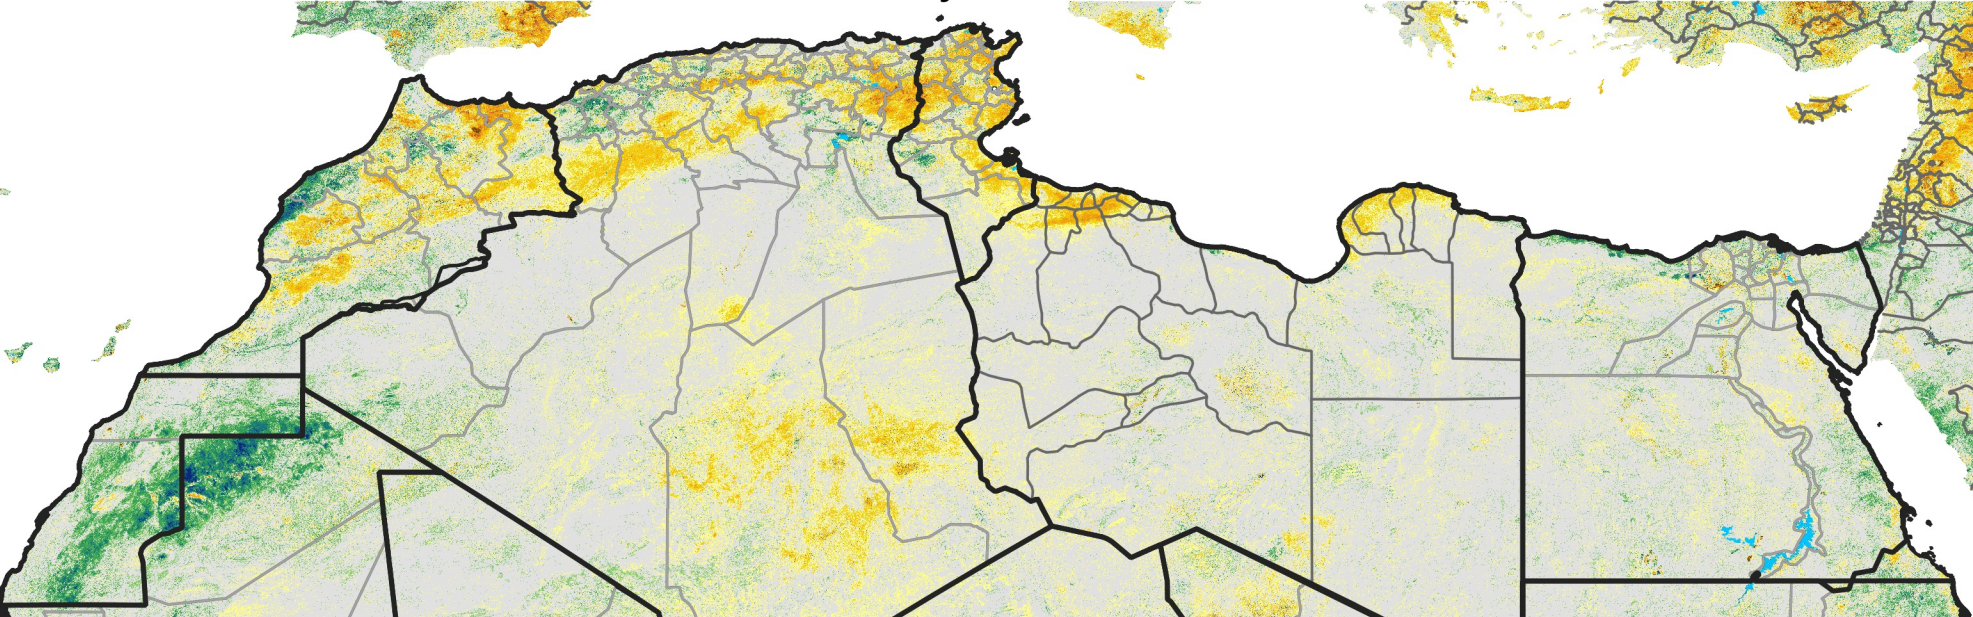

# North Africa Percent of Mean NDVI

2016 / Mean (2012 - 2021)

Period 32 / Jun 01 - 10, 2016